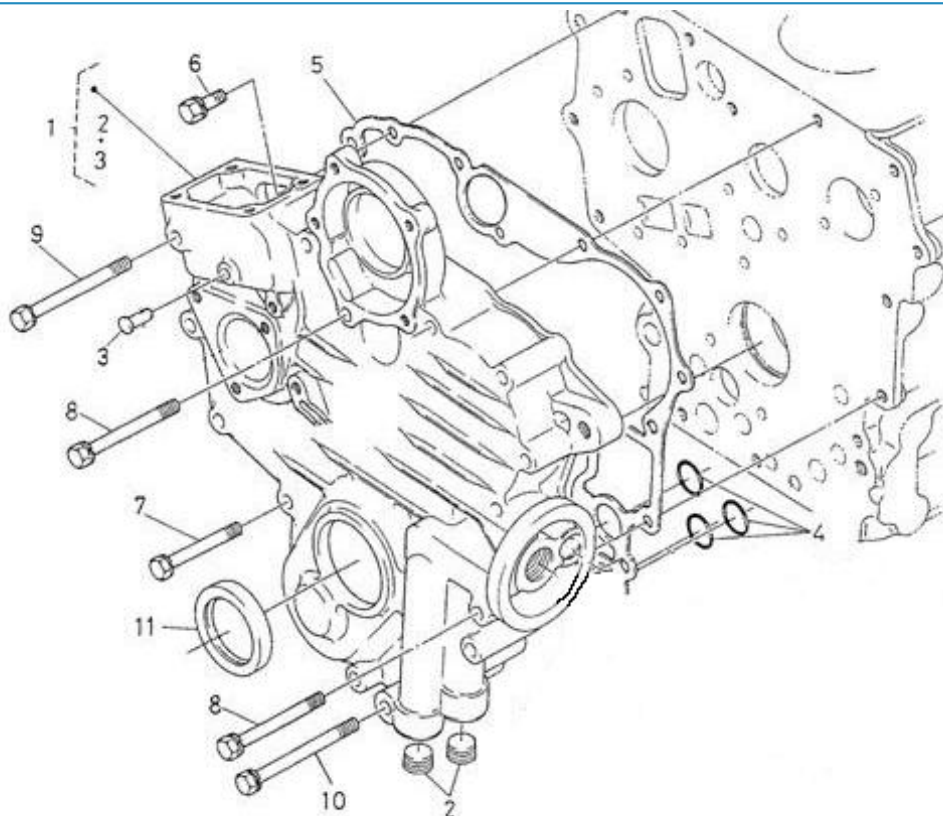

N2.10 STANDARD ENGINE / TIMING GEAR CASE

Part number	Item	Désignation article	Quantity
970307619	1	COMP CASE, GEAR	1
970490109	2	PLUG, SOCK	2
970140204	3	PIN, TIMING COVER 2.40	1
970313349	4	O RING	3
970140205	5	GASKET, TIMING CASE 2.40	1
970490119	6	BOLT, M 6X 18	1
970302737	7	BOLT, M 6X 50	10
970140208	8	BOLT	3
970307621	9	BOLT	1
970307622	10	BOLT	1
970307623	11	SEAL, OIL	1
970313907	12	COVER	1
970313755	13	GASKET	1
970490224	14	STUD	3
970151133	15	NUT, M 6	3
970310417	16	WASHER, SPRING	3