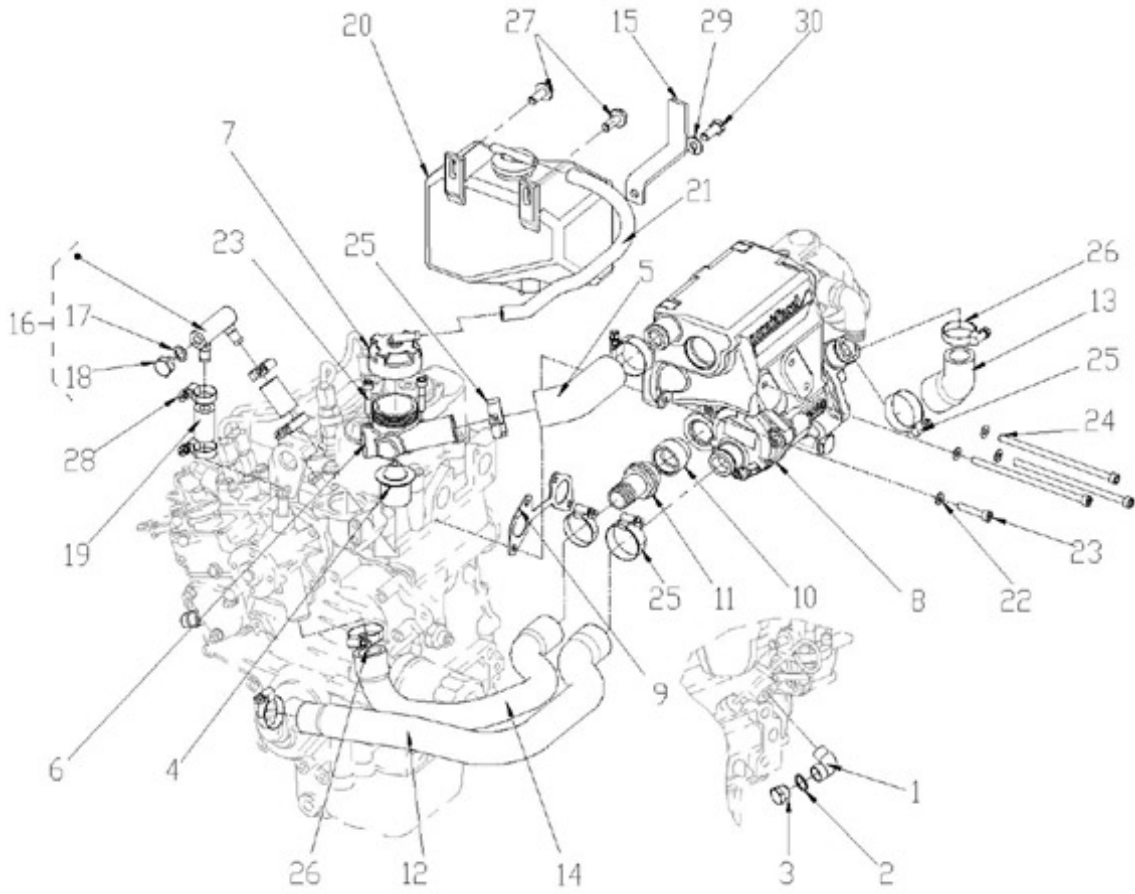

N2.10 STANDARD ENGINE / HEAT EXCHANGER

Part number	Item	Désignation article	Quantity
970307267	1	ELBOW	1
970307197	2	GASKET	1
970632522	3	""PLUG,HEX 1/4""G""	1
970310244	4	ASSY THERMOSTAT	1
48328150	5	HOSE	1
95200256B	6	WATER FLANGE	0
970313176	7	FILLING PRESSURE CAP	1
48300402	8	HEAT EXCHANGER	1
970144512	9	GASKET,EXHAUST MANIFOLD 2. 40	2
970313143	10	EXTANSION	1
970313142	11	UNION	1
48328152	12	HOSE	1
48328175	13	HOSE	1
48328153	13	HOSE	1
48328168	14	HOSE	1
95310806	15	BRACKET	1
KP103A50	16	BREATHER	1
970300430	17	GASKET,RING D10	1
41169405	18	PLUG	1
32808002	19	FUEL HOSE ISO 7840 D8	0
970315192	20	EXPANSION TANK	1
970300077	21	HOSE,D 8 L= 450	1
970609602	22	WASHER,CORRUGATED D 6	4
970634037	23	BOLT,SOCK M 6X 30	3
39160732	24	BOLT	3
970604526	25	CLAMP,HOSE 22-32	2
970310214	26	CLAMP 20 X 32 X 9	6
39160661	27	BOLT	2
970439306	28	CLAMP	4
970119138	29	WASHER,SPRING D 8	1
39160661	30	BOLT	1