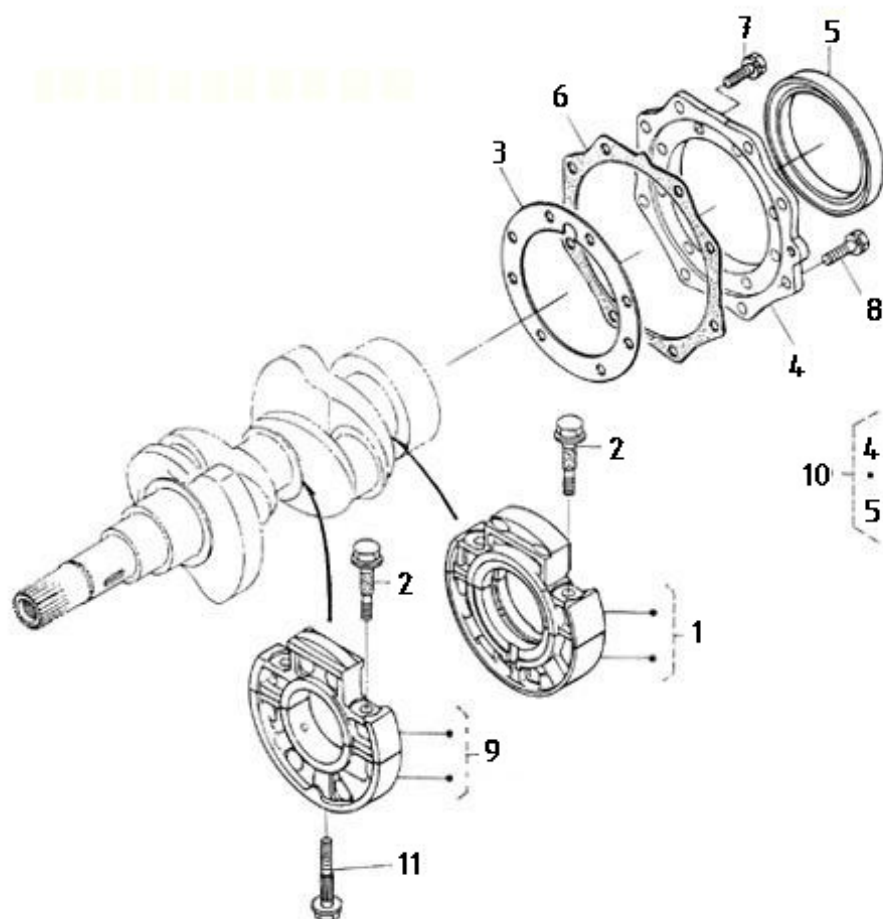

N2.10 STANDARD ENGINE / CRANKSHAFT-BEARINGS

Part number	Item	Désignation article	Quantity
970307466	1	ASSY CASE,MAIN BRG	1
970141533	2	BOLT, BEARING CASE	4
970141506	3	GASKET, BEARING CASE 2.40	1
970141535	4	COVER, BEARING CASE 2.40	1
970141529	5	SEAL, OIL	1
970141508	6	GASKET, BEARING CASE COVER 2.4	1
970491536	7	BOLT,M 6X 20	8
970141537	8	BOLT, M6X22	8
970313882	9	ASSY BRG.CASE,MAIN	1
970313812	10	ASSY COVER,BRG.CASE	1
970141539	11	BOLT, BEARING CASE N02	1