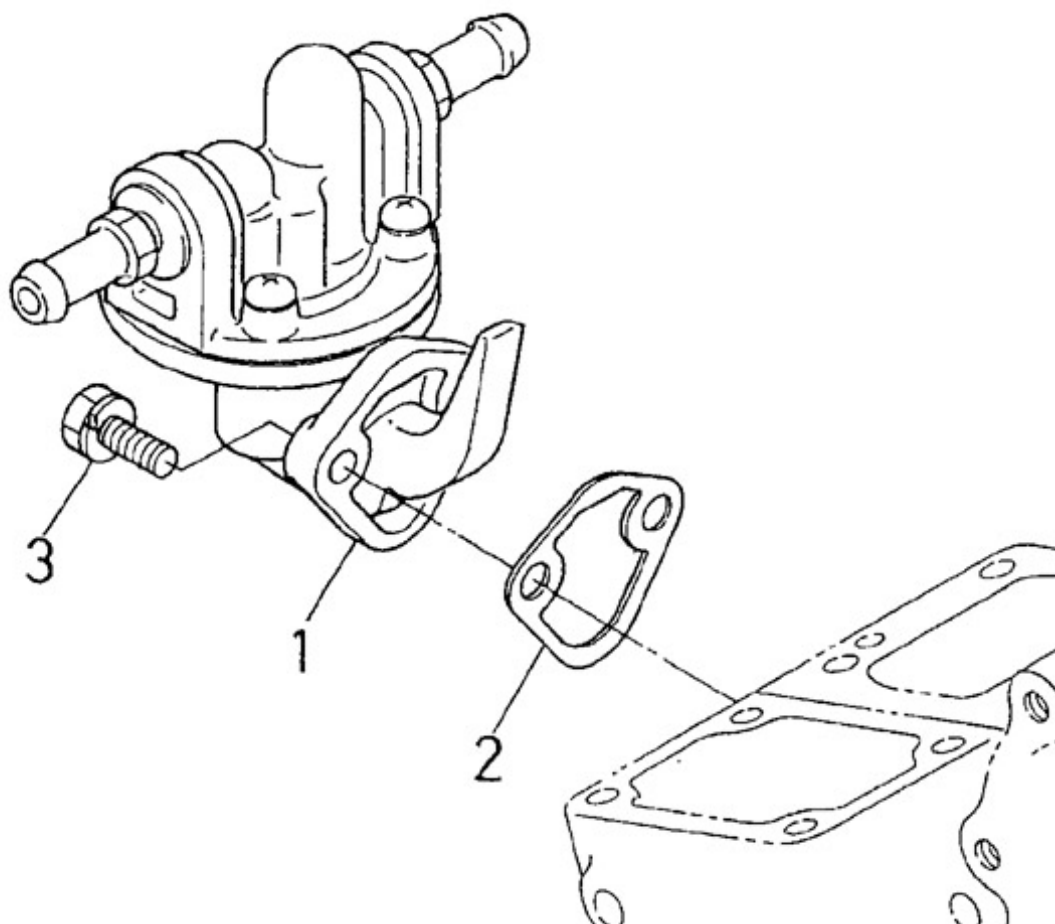

N2.10 STANDARD ENGINE / FEED PUMP

Part number	Item	Désignation article	Quantity
970142501	1	PUMP,FUEL FEED 2. 40	1
970142512	2	GASKET,FUEL PUMP 2. 40	1
970491117	3	BOLT,M 6X 16	2