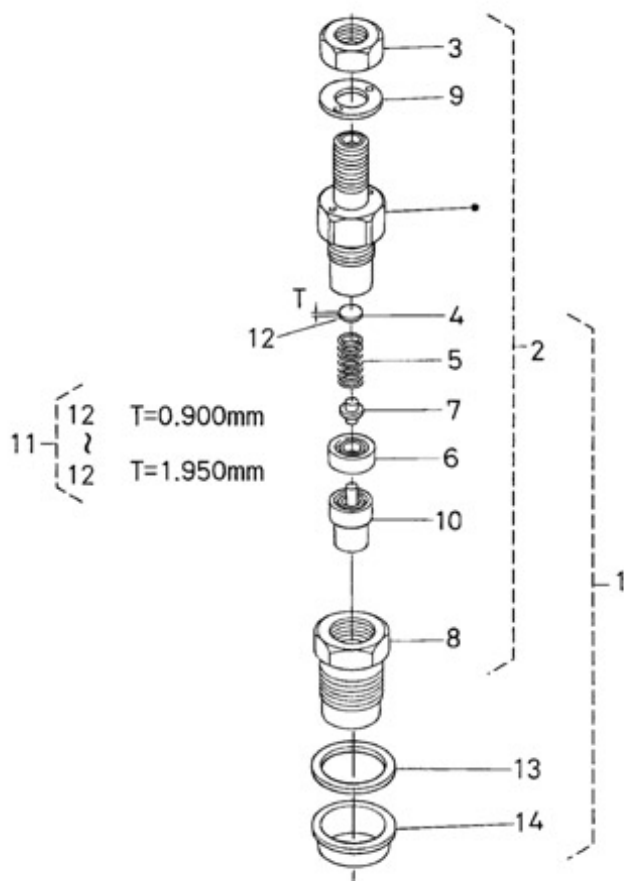

N2.10 STANDARD ENGINE / INJECTION NOZZLE

Part number	Item	Désignation article	Quantity
970313383	1	KIT HOLDER,NOZZLE	2
970307587	2	ASSY HOLDER,NOZZLE	2
970142175	3	NUT,NOZZLE INJ.	2
970302825	4	SPACER,ADJ.NOZZLE STD. 0.900	2
970142171	5	SPRING,NOZZLE FUEL	2
970142173	6	PIECE,DISTANCE NOZZLE INJ.	2
970142170	7	ROD,PUSH NOZZLE FUEL	2
970307595	8	NUT	2
970302826	9	WASHER,NOZZLE INJ.	2
970307596	10	PIECE,NOZZLE	2
970142200	11	SET,SPACER NOZZLE	2
970313826	12	WASHER,ADJUSTING 1.200mm	2
970313842	12	WASHER,ADJUSTING 1.600mm	2
970313819	12	WASHER,ADJUSTING 1.025mm	2
970313835	12	WASHER,ADJUSTING 1.425mm	2
970313851	12	WASHER,ADJUSTING 1.825mm	2
970313828	12	WASHER,ADJUSTING 1.250mm	2
970313844	12	WASHER,ADJUSTING 1.650mm	2
970313821	12	WASHER,ADJUSTING 1.075mm	2
970313837	12	WASHER,ADJUSTING 1.475mm	2
970313853	12	WASHER,ADJUSTING 1.875mm	2
970142178	12	SPACER,NOZZLE INJ. 0,925MM	2
970313830	12	WASHER,ADJUSTING 1.300mm	2