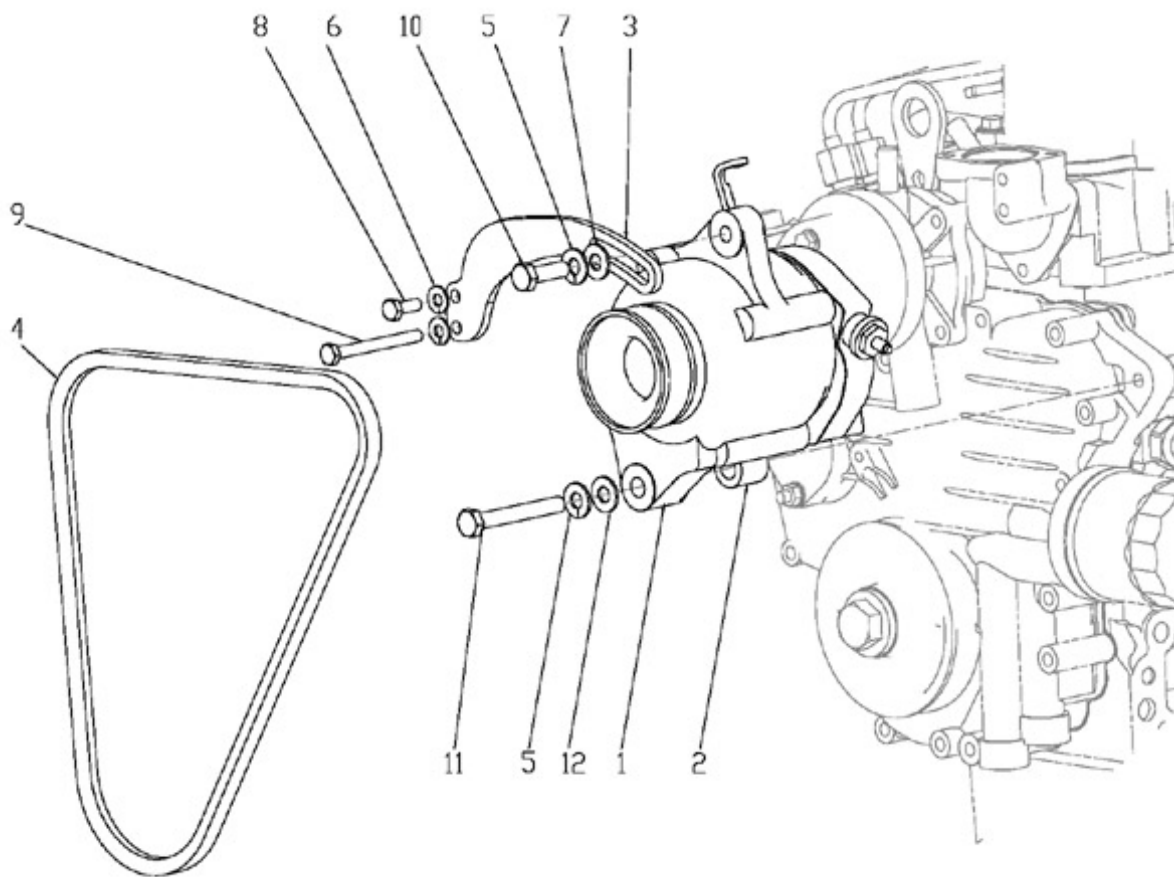

N2.10 STANDARD ENGINE / ALTERNATOR

Part number	Item	Désignation article	Quantity
970313512	1	ALTERNATOR 12V-40A	1
970313513	2	SPACER	1
95310764	3	ADJUSTER	1
970313514	4	BELT	1
970119138	5	WASHER,SPRING D 8	2
970119149	6	WASHER, SPRING D 6	2
970304050	7	WASHER	1
970439910	8	BOLT,HEX M 6X 16	1
970302584	9	BOLT,HEX M 6X 60	1
970409603	10	BOLT,HEX M 8X 25	1
39160631	11	BOLT	1
970027323	12	WASHER,PLAIN D 8	1