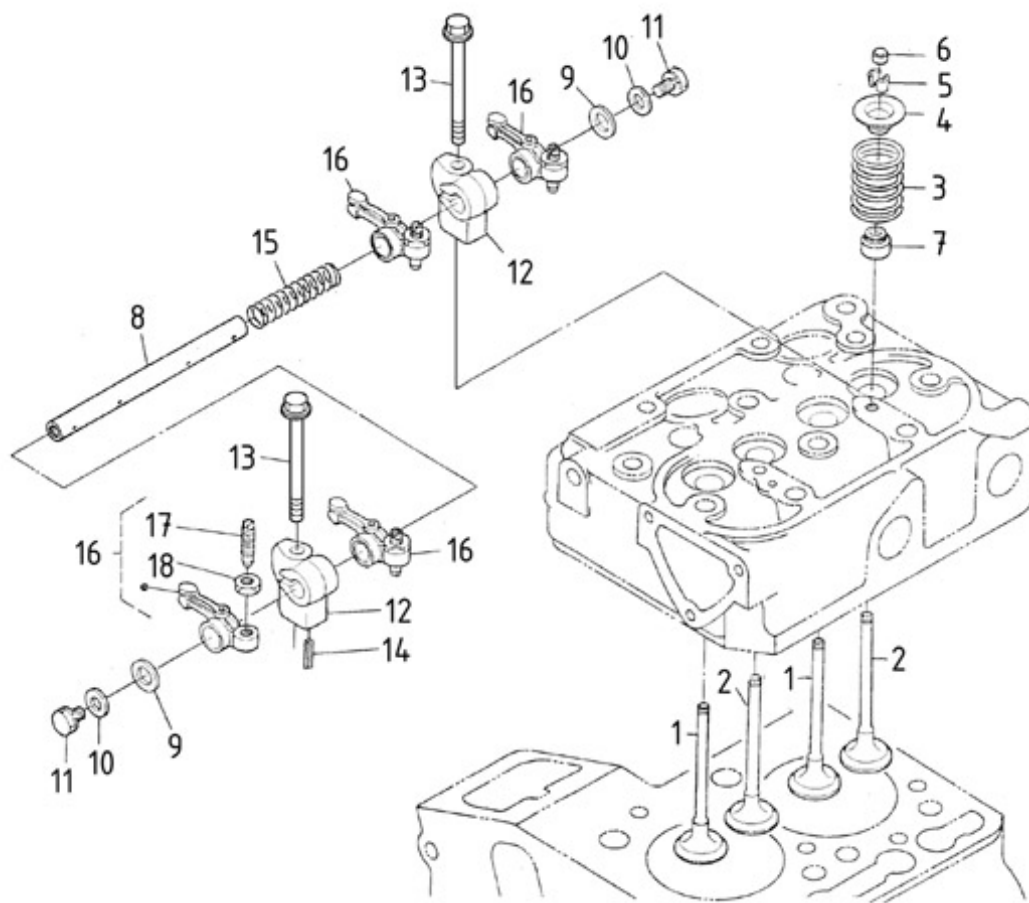

N2.10 STANDARD ENGINE / VALVES AND SPRINGS

Part number	Item	Désignation article	Quantity
970313910	1	VALVE,INLET	2
970313911	2	VALVE,EXHAUST	2
970141003	3	SPRING, VALVE 2.40	4
970141004	4	RETAINER, VALVE SPRING	4
970141005	5	COLLAR, VALVE SPRING 2.40	4
970141007	6	CAP, VALVE	4
970307541	7	SEAL,VALVE STEM	4
970313814	8	SHAFT,ROCKER ARM	1
970141009	9	SPRING, ROCKER ARM 2.40	2
970313377	10	WASHER,PLAIN	2
970141015	11	BOLT, M6X10	2
970313456	12	BRACKET,ROCKER ARM	2
970313346	13	BOLT,FLANGE	2
970151130	14	PIN,SPRING RETAINER	1
970313808	15	SPRING	1
970141019	16	ASSY, ROCKER ARM 2.40HE	4
970141022	17	SCREW, ADJ.ROCKER ARM	4
970141023	18	NUT, ROCKER ARM 2.40	4