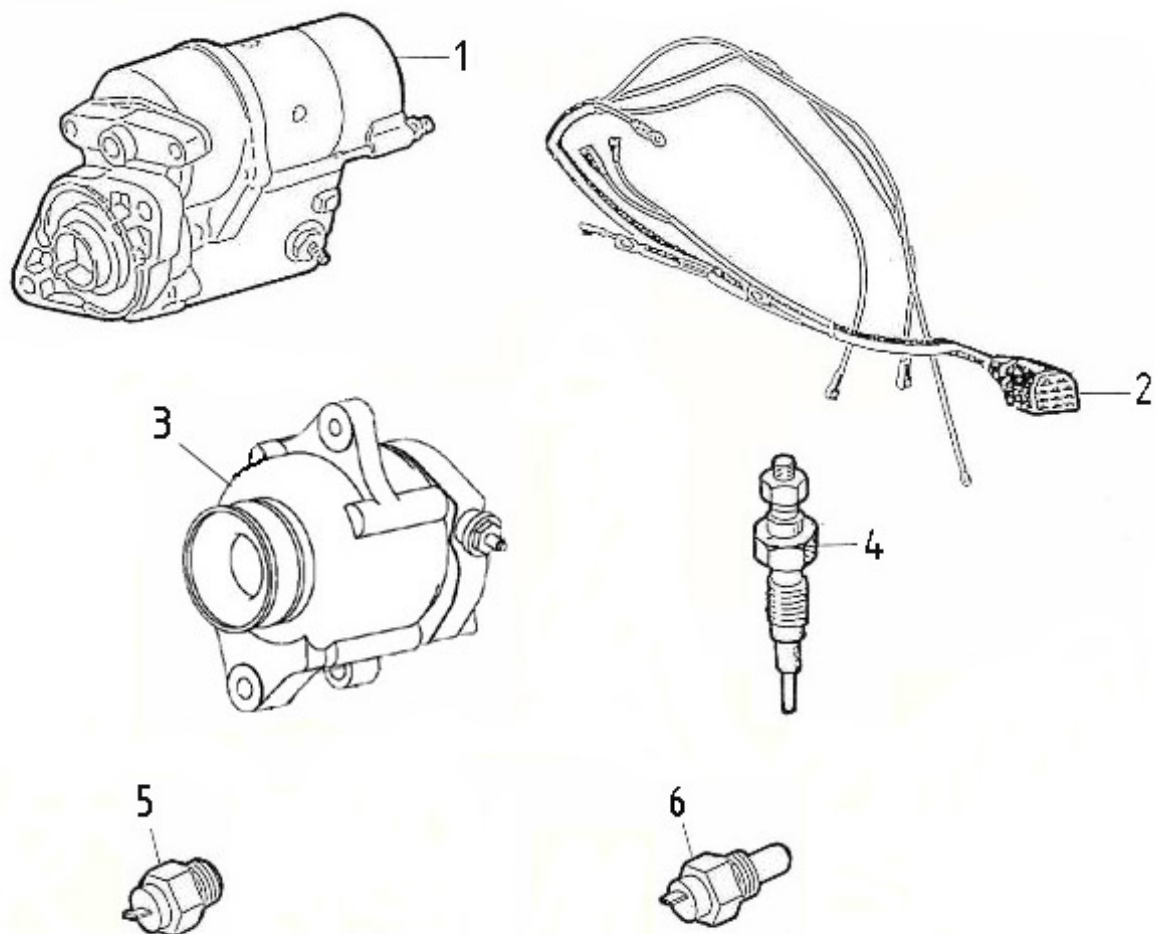

N2.10 STANDARD ENGINE / ELECTRICAL EQUIPMENTS

Part number	Item	Désignation article	Quantity
970307577	1	ASSY STARTER	1
674479	2	WIRING	1
970313512	3	ALTERNATOR 12V-40A	1
970307591	4	GLOW PLUG	1
970851700	5	SWITCH,OIL	1
970304054	6	TEMPERATURE SWITCH 1/8 1P 97	1
970307669	7	SOLENOID,STOP	1