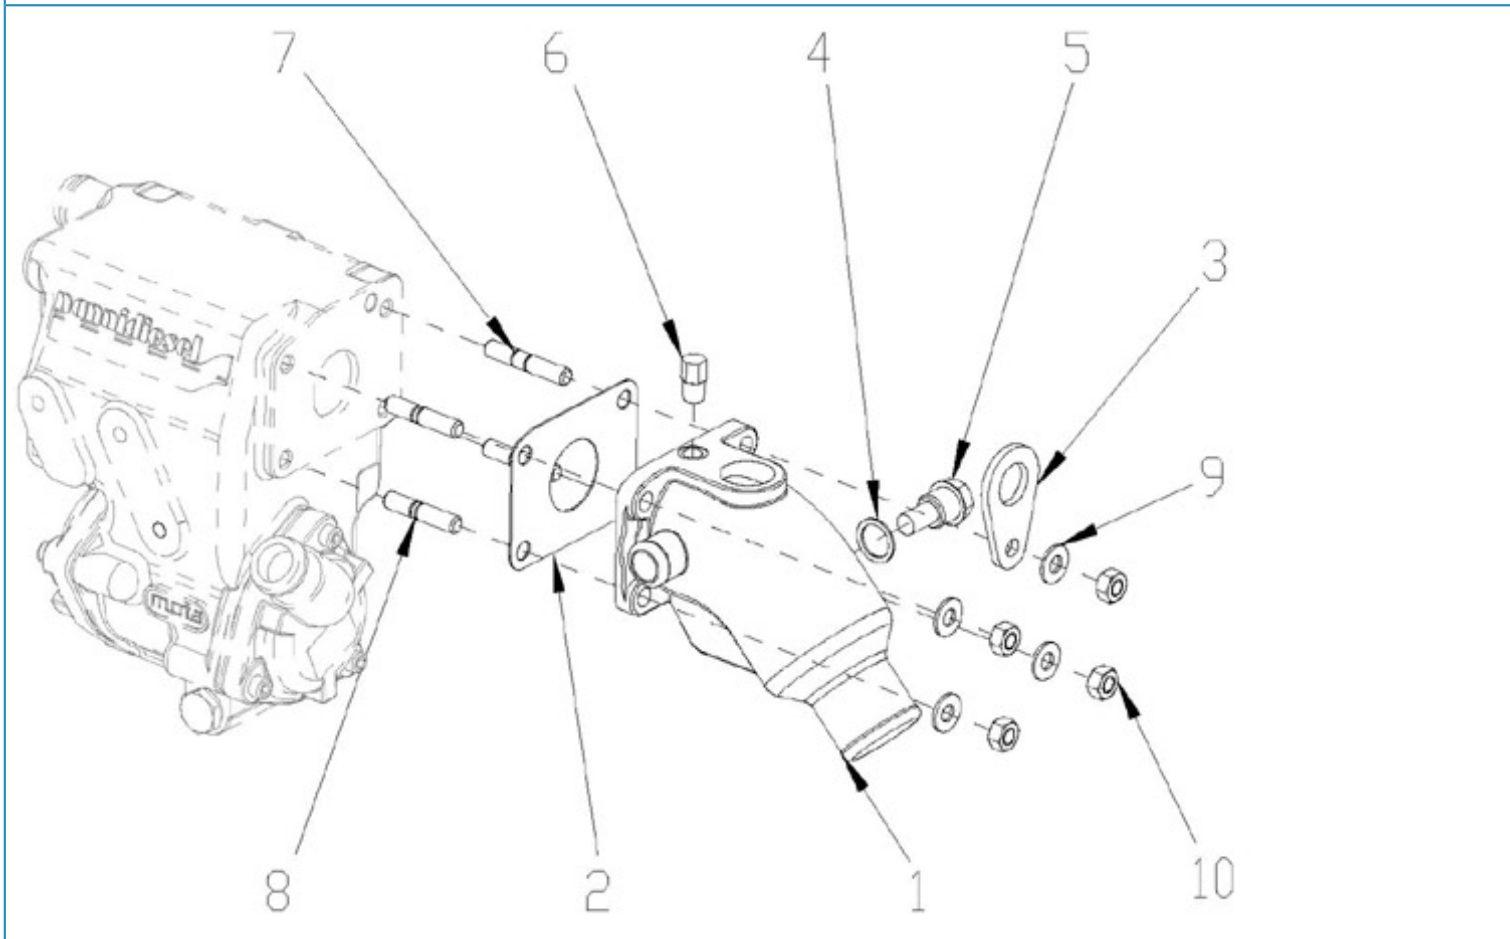

N2.10 STANDARD ENGINE / EXHAUST ELBOW

Part number	Item	Désignation article	Quantity
970307024APR	1	ENS.COUDE ECHAPP.DIA 40MM 2.4	1
970307015	2	GASKET	1
970140901	3	HOOK, ENGINE 2.40	1
970300199	4	GASKET,RING D16	1
970494635	5	ANODE,ZINC CPL M16X1,5	1
970307265	6	PLUG,HEX 1/8	1
39020308	7	STUD BOLT	2
970300080	8	STUD,M 8X 25	2
970119139	9	WASHER,CORRUGATED D8	4
970300079	10	NUT,M 8 SPECIAL	4