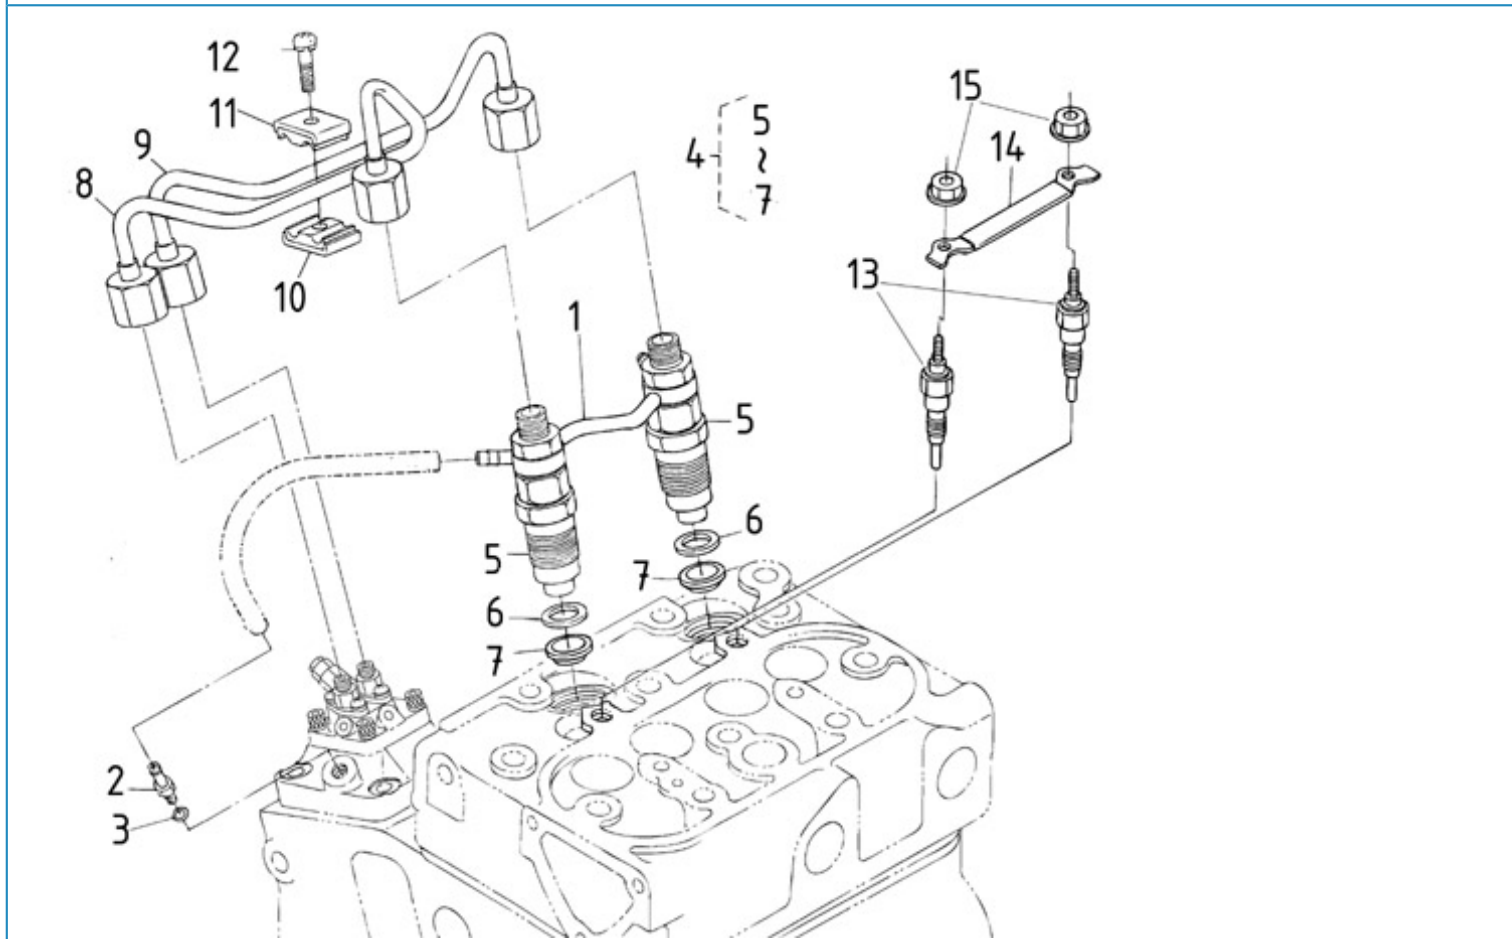

N2.10 STANDARD ENGINE / GLOW PLUG

Part number	Item	Désignation article	Quantity
970304146	1	HOSE	1
970142104	2	NOZZLE, FUEL OVERFLOW LINE	1
970150403	3	RING,SEAL	1
970313383	4	KIT HOLDER,NOZZLE	2
970307587	5	ASSY HOLDER,NOZZLE	2
970142109	6	GHASKET, RING INJECTORS	2
970307388	7	SEAL,HEAT	2
970315051	8	PIPE,INJECTION	1
970307589	8	PIPE,INJECTION	1
970315052	9	PIPE,INJECTION	1
970313892	9	PIPE,INJECTION	1
970142114	10	CLAMP,FUEL LINES 1+2	1
970142115	11	CLAMP,FUEL-LINES 1+2	1
970492118	12	SCREW,M 5X 20 ROUND HEAD	1
970313894	13	GLOW PLUG	2
970307592	14	CORD,GLOW PLUG	1
970307593	15	NUT,FLANGE	2