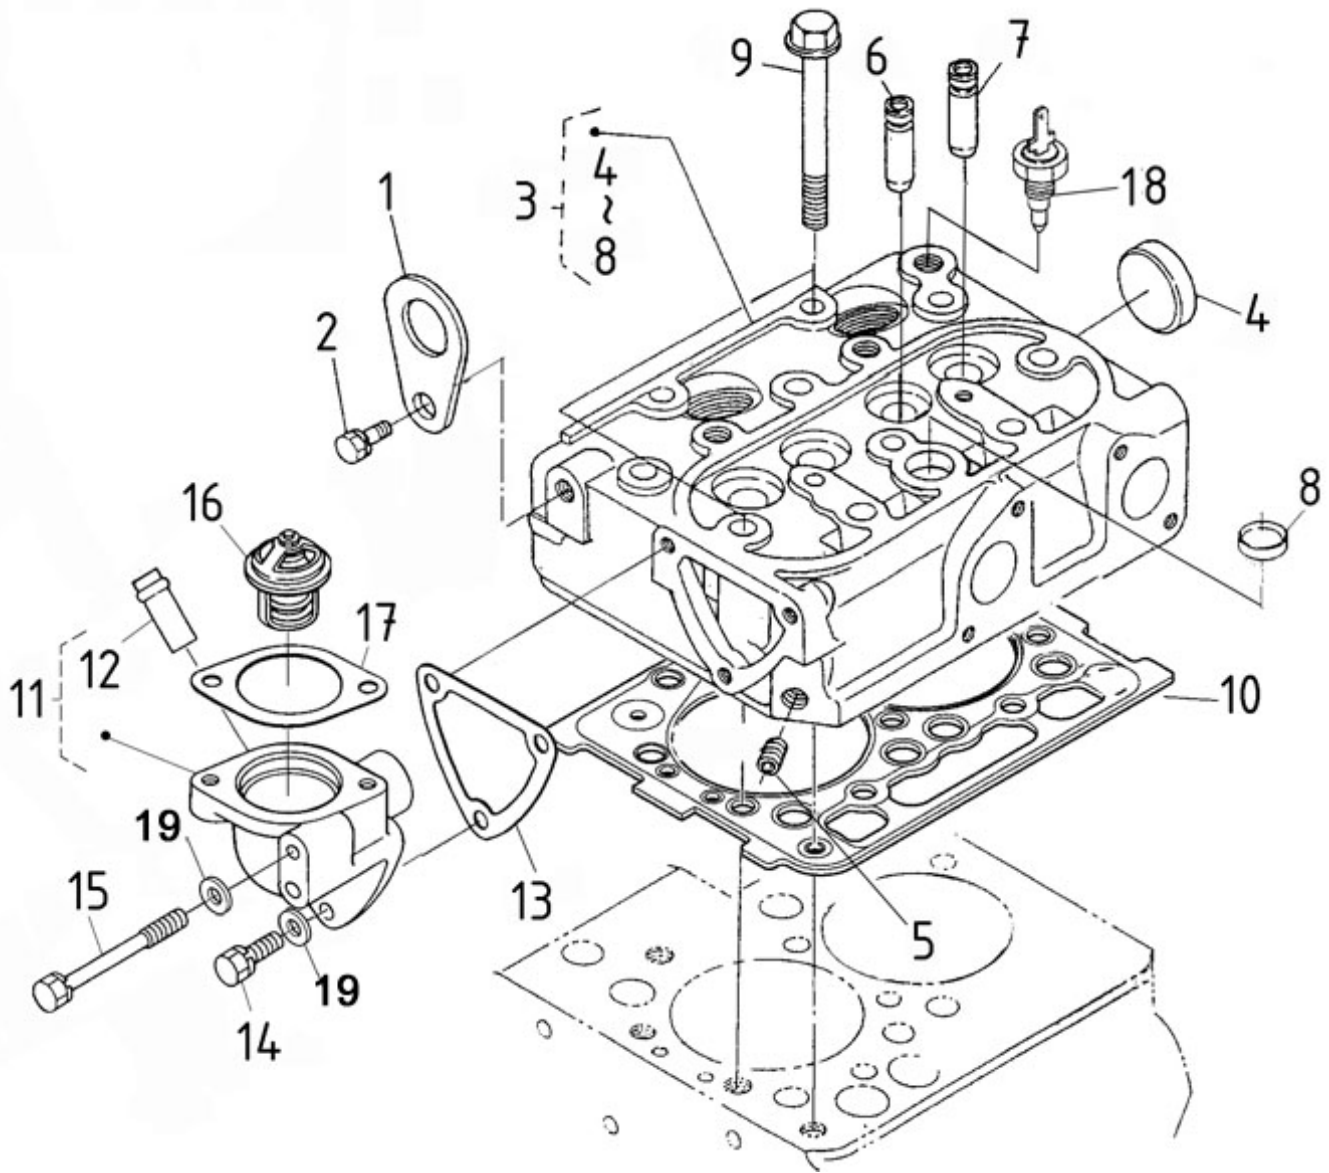

N2.10 STANDARD ENGINE / CYLINDER HEAD

Part number	Item	Désignation article	Quantity
970490901	1	HOOK,ENGINE 2.60-3.90-4.110	2
970490919	2	BOLT,M 8X 16	2
970315046	3	COMP.CYLINDER HEAD	1
970313268	3	CYLINDER HAED	1
970140904	4	CAP, FREEZE	1
970302722	5	CAP,FREEZE	1
970140922	6	GUIDE, VALVE INTAKE 2.40HE	2
970140923	7	GUIDE, VALVE EXHAUST 2.40	2
970302722	8	CAP,FREEZE	1
970140912	9	BOLT, CYL.HEAD 2.40	10
970307465	10	GASKET,CYL.HEAD NA	1
970313818	11	COMP.FLANGE,WATER	1
970307629	12	PIPE,WATER RETURN	1
970313376	13	GASKET,WATER FLANGE	1
970491117	14	BOLT,M 6X 16	2
970144311	15	BOLT	1
970310244	16	ASSY THERMOSTAT	1
970300062	17	GASKET,WATER INTAKE HE	1
970304054	18	TEMPERATURE SWITCH 1/8 1P 97	1
970151309	19	WASHER,PLAIN D 6	3