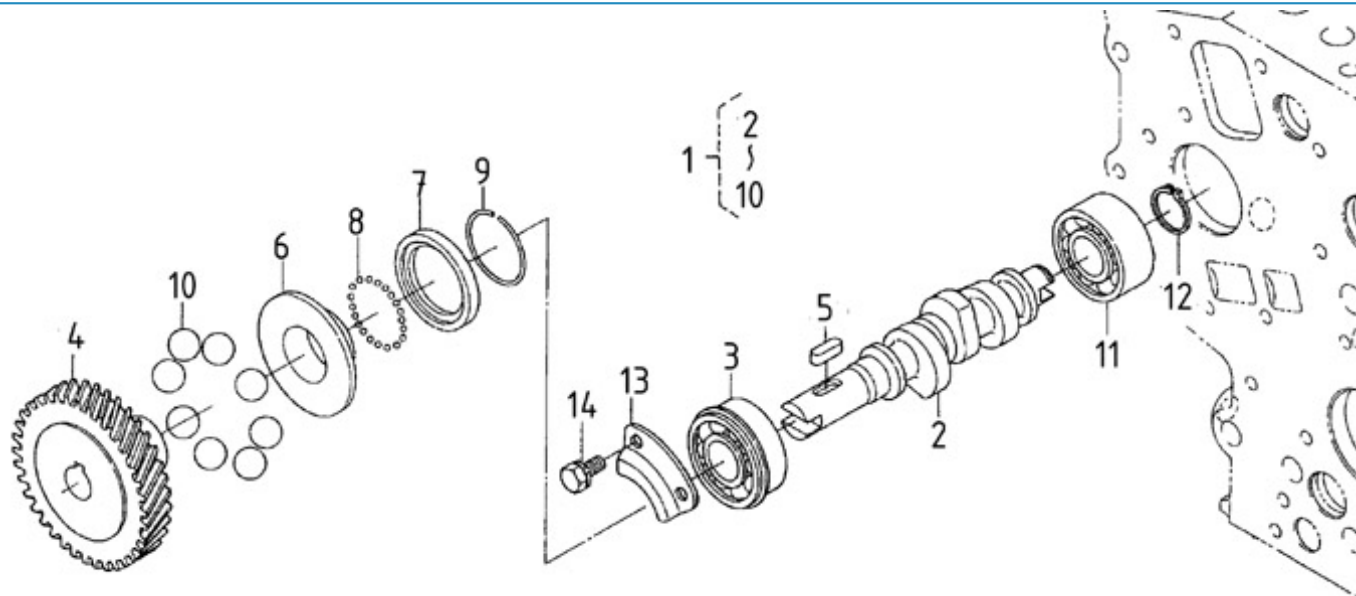

N2.10 STANDARD ENGINE / CAMSHAFT INJECTION PUMP

Part number	Item	Désignation article	Quantity
970313886	1	ASSY CAMSHAFT,FUEL	1
970142123	2	CAMSHAFT,FUEL 2. 40	1
970142124	3	BEARING,CASE	1
970307602	4	GEAR,INJECTION PUMP	1
970491106	5	KEY,FEATHER	1
970142127	6	SLEEVE	1
970142129	7	COVER,BEARING 2. 40HE	1
970142130	8	BEARING,BALL CAMSHAFT 2.40HE	32
970492128	9	CIR-CLIP,GOVERNOR SLEEVE	1
970492132	10	BEARING,BALL GOVERNOR	8
970313429	11	BEARING,BALL	1
970142133	12	CIR-CLIP,EXTERNAL	1
970142136	13	STOPPER,FUEL CAMSHAFT 2.40	1
970140123	14	BOLT ,M 6X12	2