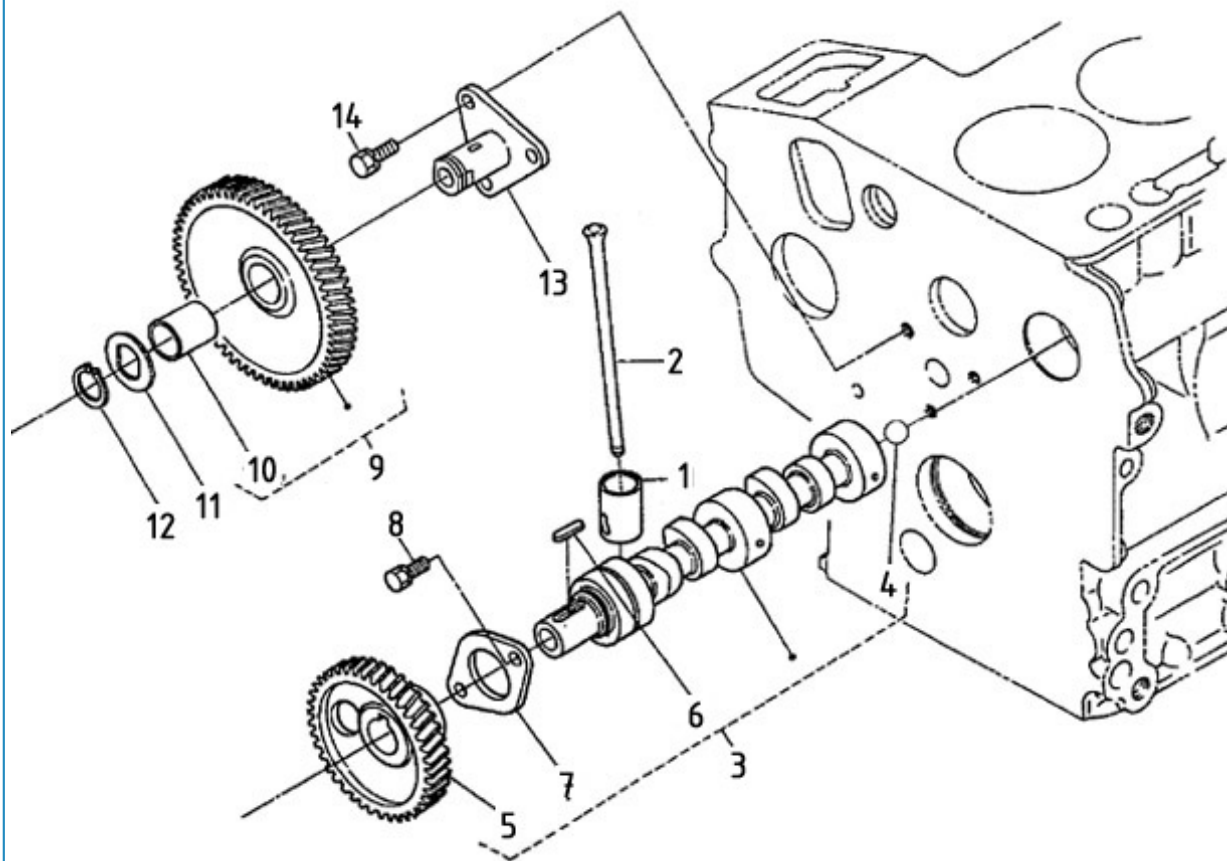

N2.10 STANDARD ENGINE / CYLINDER HEAD

Part number	Item	Désignation article	Quantity
970490901	1	HOOK,ENGINE 2.60-3.90-4.110	2
970490919	2	BOLT,M 8X 16	2
970315046	3	COMP.CYLINDER HEAD	1
970313268	3	CYLINDER HAED	1
970140904	4	CAP, FREEZE	1
970302722	5	CAP,FREEZE	1
970140922	6	GUIDE, VALVE INTAKE 2.40HE	2
970140923	7	GUIDE, VALVE EXHAUST 2.40	2
970302722	8	CAP,FREEZE	1
970140912	9	BOLT, CYL.HEAD 2.40	10
970307465	10	GASKET,CYL.HEAD NA	1
970313818	11	COMP.FLANGE,WATER	1
970307629	12	PIPE,WATER RETURN	1
970313376	13	GASKET,WATER FLANGE	1
970491117	14	BOLT,M 6X 16	2
970144311	15	BOLT	1
970310244	16	ASSY THERMOSTAT	1
970300062	17	GASKET,WATER INTAKE HE	1
970304054	18	TEMPERATURE SWITCH 1/8 1P 97	1
970151309	19	WASHER,PLAIN D 6	3

N2.10 STANDARD ENGINE / VALVES AND SPRINGS

Part number	Item	Désignation article	Quantity
970313910	1	VALVE,INLET	2
970313911	2	VALVE,EXHAUST	2
970141003	3	SPRING, VALVE 2.40	4
970141004	4	RETAINER, VALVE SPRING	4
970141005	5	COLLAR, VALVE SPRING 2.40	4
970141007	6	CAP, VALVE	4
970307541	7	SEAL,VALVE STEM	4
970313814	8	SHAFT,ROCKER ARM	1
970141009	9	SPRING, ROCKER ARM 2.40	2
970313377	10	WASHER,PLAIN	2
970141015	11	BOLT, M6X10	2
970313456	12	BRACKET,ROCKER ARM	2
970313346	13	BOLT,FLANGE	2
970151130	14	PIN,SPRING RETAINER	1
970313808	15	SPRING	1
970141019	16	ASSY, ROCKER ARM 2.40HE	4
970141022	17	SCREW, ADJ.ROCKER ARM	4
970141023	18	NUT, ROCKER ARM 2.40	4

N2.10 STANDARD ENGINE / CAMSHAFT

Part number	Item	Désignation article	Quantity
970141101	1	TAPPET, CAMSHAFT 2.40	4
970307548	2	PUSH ROD	4
970142122	3	CAMSHAFT,FUEL CPL.2. 40	1
970302897	4	BEARING,BALL	1
970141105	5	GEAR, CAMSHAFT 2.40	1
970141106	6	KEY, FEATHER CAMSHAFT 2.40-4.1	1
970141107	7	STOPPER, CAMSHAFT	1
970140123	8	BOLT ,M 6X12	2
970307542	9	COMP.GEAR,IDLE	1
970307543	10	BUSH	1
970307544	11	COLLAR,IDLE GEAR	1
970307545	12	RING,SNAP	1
970307546	13	SHAFT,IDLE GEAR	1
970310351	14	BOLT	3