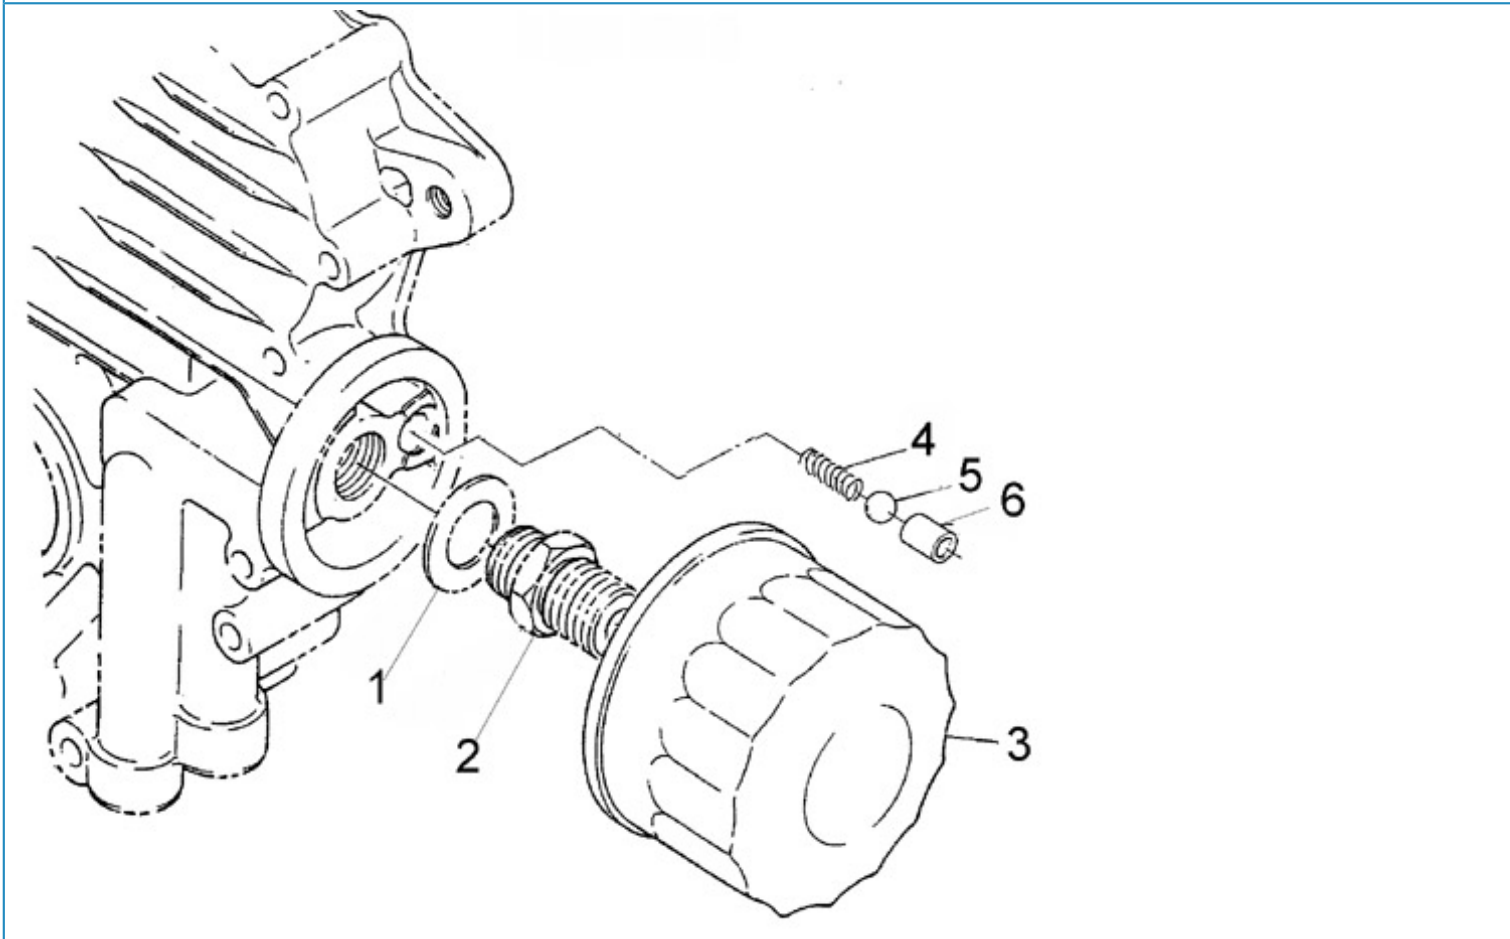

N2.10 STANDARD ENGINE / OIL FILTER

Part number	Item	Désignation article	Quantity
970140211	1	WASHER, PLAIN	1
970302728	2	NIPPLE	1
970302697	3	FILTER,ELEMENT OIL 6.280	1
970140216	4	SPRING	1
970140218	5	BEARING, BALL	1
970140217	6	SEAT	1