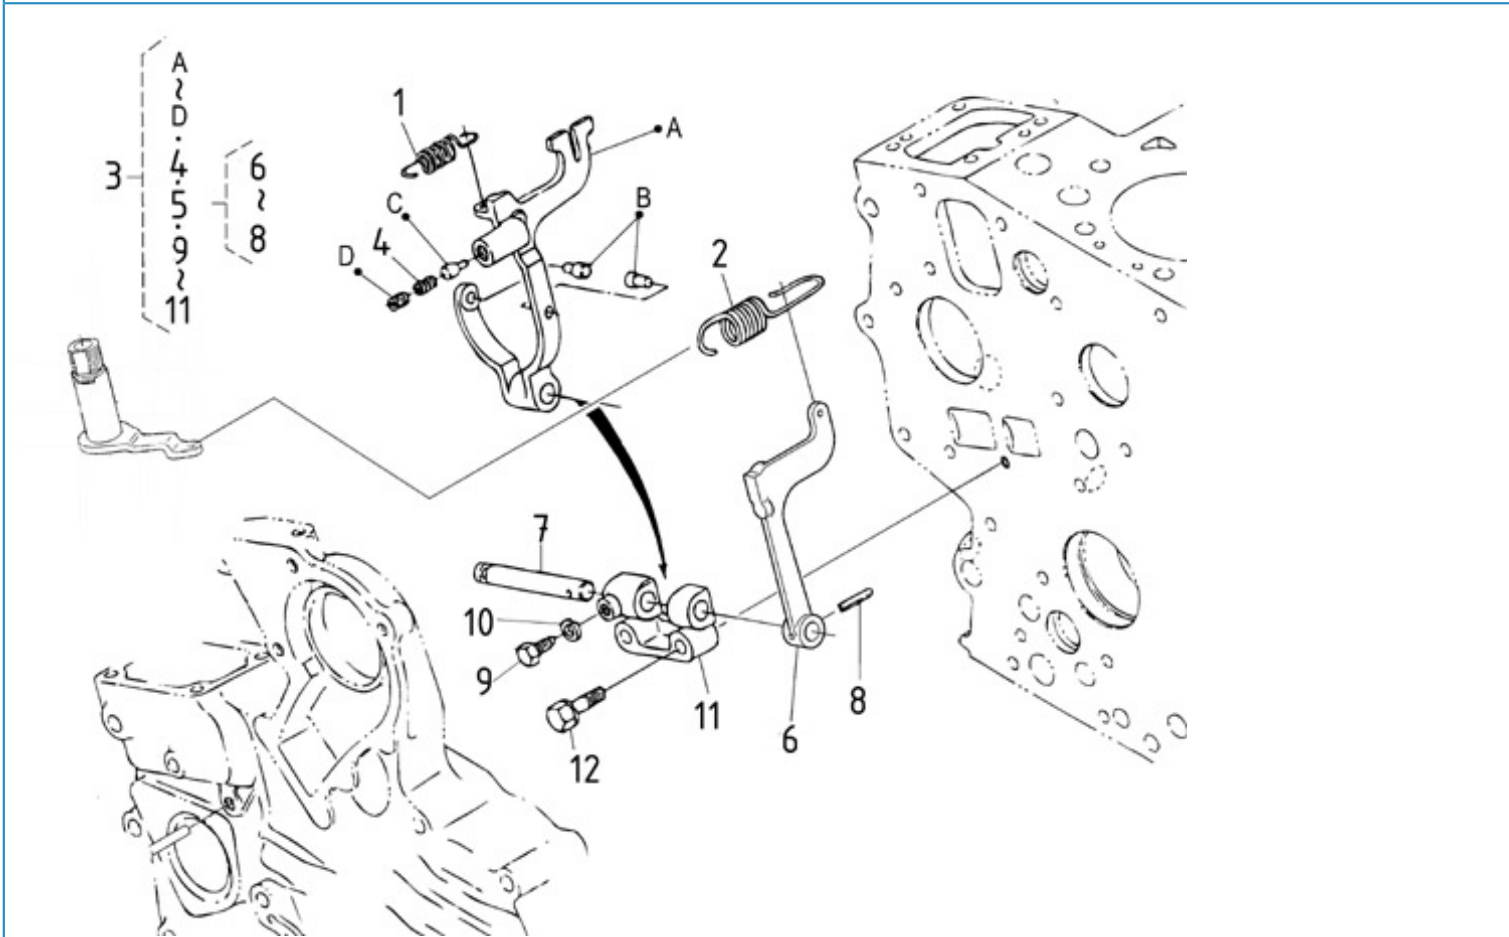

N2.10 STANDARD ENGINE / SPEED REGULATOR

Part number	Item	Désignation article	Quantity
970311165	1	SPRING	1
970313906	2	SPRING,GOVERNOR	1
970313382	3	LEVER	1
970313381	4	SPRING	1
970141318	5	LEVER, GOVERNOR FORK 2 CPL 2.4	1
970314157	6	LEVER, GOVERNOR FORK	1
970141319	7	SHAFT, GOVERNOR	1
970141320	8	PIN, LEVER GOVERNOR	1
970491322	9	BOLT	1
970300318	10	WASHER,SPRING D 5	1
970141325	12	BOLT, M6X35	2