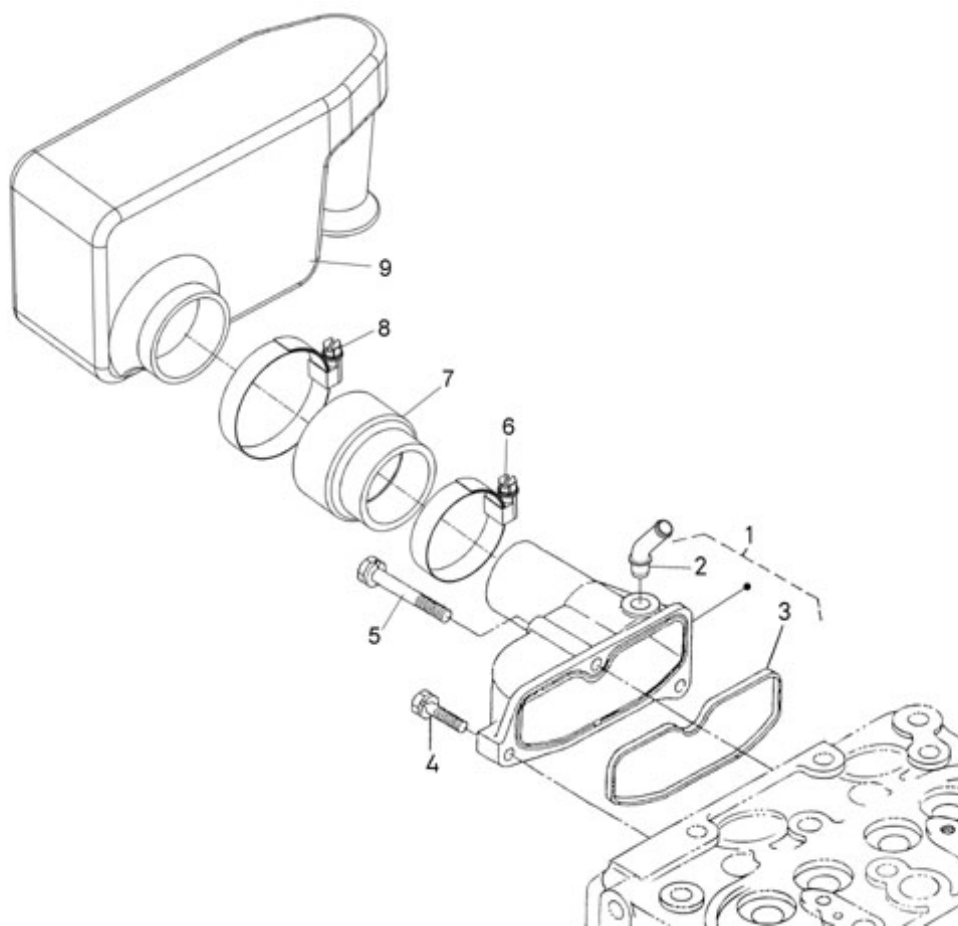

N2.10 STANDARD ENGINE / INTAKE MANIFOLD

Part number	Item	Désignation article	Quantity
970313453	1	ASSY.MANIFOLD,INLET	1
970313457	2	PIPE,BREATHER	1
970145102	3	GASKET,INTAKE MANIFOLD 2. 40	1
970490119	4	BOLT,M 6X 18	2
970302736	5	BOLT,M 6X 45	3
970604533	6	CLAMP,HOSE 32-44	1
970301611	7	HOSE,AIR FILTER 2. 40-2.60/HE	1
970634621	8	CLAMP,HOSE	1
970301330	9	FILTER,AIR HE	1