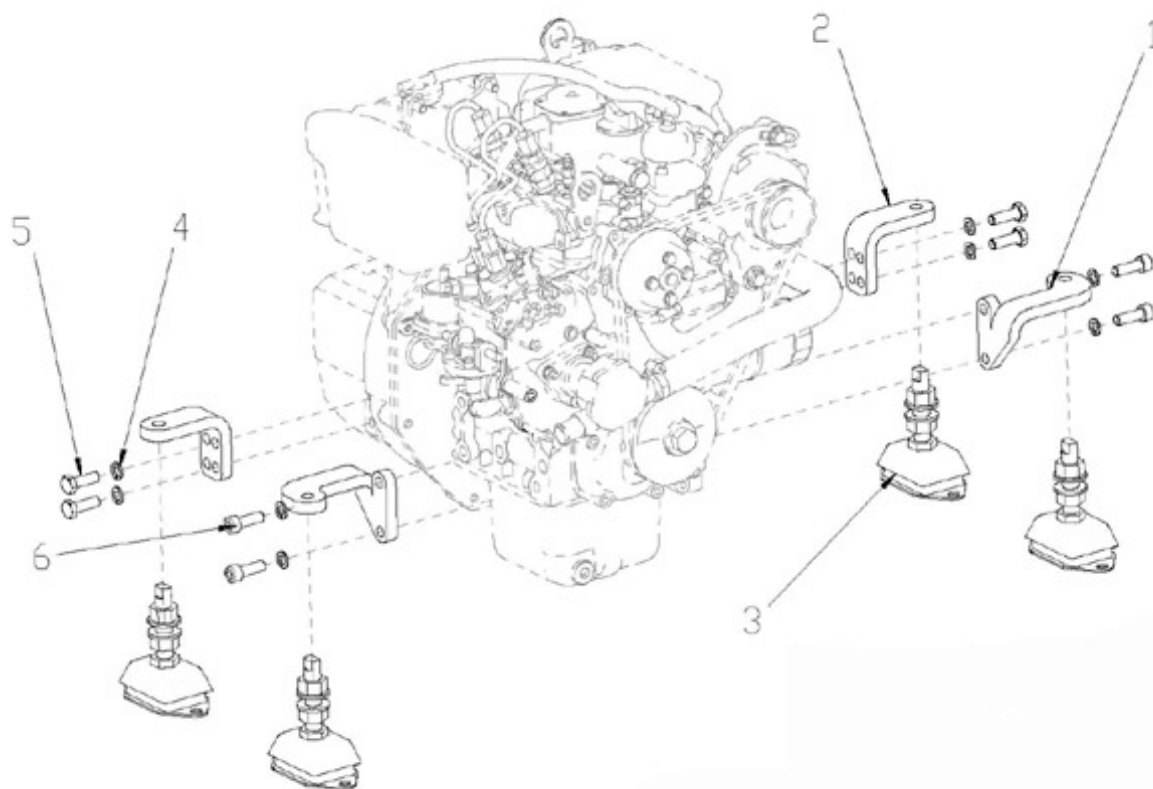

N2.10 STANDARD ENGINE / SUPPORT AND MOUNTING

Part number	Item	Désignation article	Quantity
95310760	1	FOOT	2
95310761	2	FOOT	2
48190036	3	MOUNT,RUBBER CPL.45 SMALL	4
970119136	4	WASHER,SPRING D10	8
970649721	5	BOLT,HEX M10X 30	4
39129602	6	BOLT	4