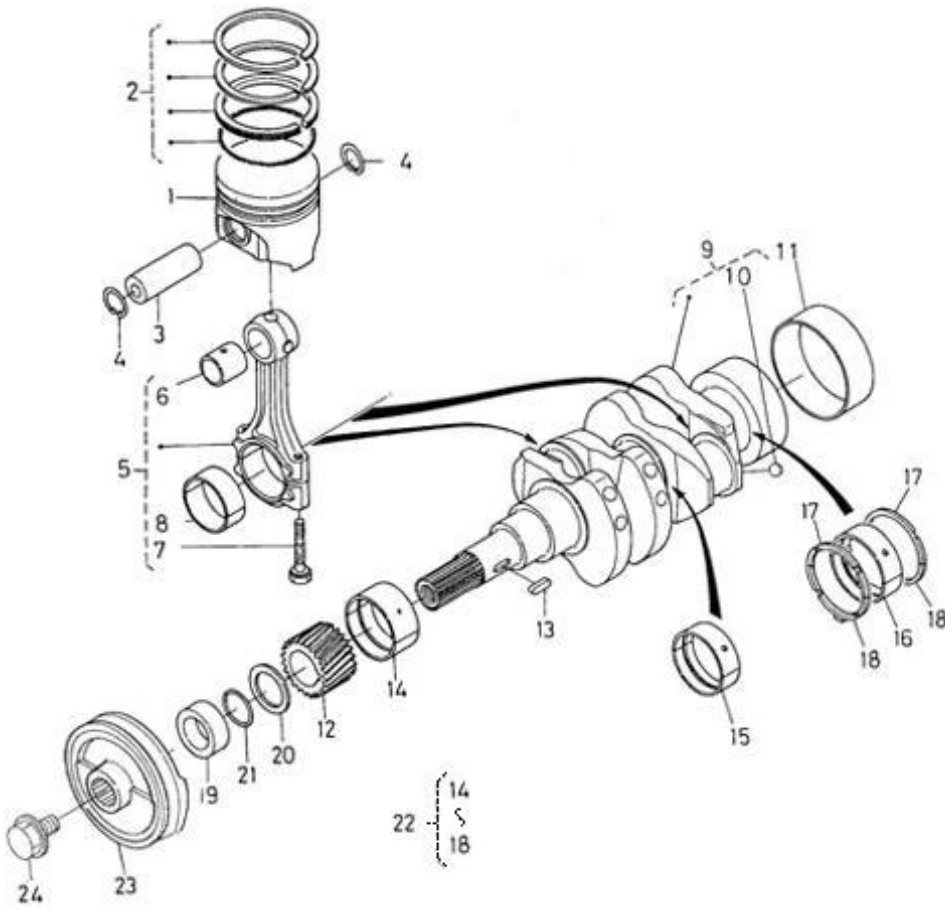

N2.10 STANDARD ENGINE / CRANKSHAFT-PISTONS

Part number	Item	Désignation article	Quantity
970307553	1	PISTON	2
970307556	2	ASSY RING,PISTON +0.25	2
970307555	2	SET,PISTON RING	2
970307557	3	PIN,PISTON	2
970491504	4	CIR-CLIP	4
970307558	5	ASSY ROD,CONNECTING	2
970307559	6	BUSH,PISTON PIN	2
970141513	7	BOLT, CONN.ROD 2.40	4
970307562	8	METAL,CRANK PIN 04	2
970141514	8	METAL, CONN.ROD STD.	2
970313889	9	COMP.CRANKSHAFT	1
970307564	10	BALL	2
970151513	11	SLEEVE,CRANKSHAFT	1
970141520	12	GEAR, CRANKSHAFT 2.40	1
970491106	13	KEY,FEATHER	1
970141556	14	METAL, CRANKSHAFT 1 0.04	1
970141525	14	METAL, CRANKSHAFT 1 STD 2.40	1
970491547	15	METAL,CRANKSHAFT 2 0.20	1
970491526	15	METAL,CRANKSHAFT 2 STD	1
970491557	15	METAL,CRANKSHAFT 2 0.40	1
970307571	16	METAL,CRANK SHAFT	1
970307573	16	METAL,CRANKSHAFT3 04	1
970307572	16	METAL,CRANK SHAFT	1
970491558	17	METAL,SIDE 1 0.04	2
970491548	17	METAL,SIDE 1 0.02	2
970491527	17	METAL,SIDE 1 STD	2
970491528	18	METAL,SIDE 2 STD	2
970313811	18	METAL,SIDE +0.40mm	2
970491549	18	METAL,SIDE 2 0.02	2
970141523	19	COLLAR, CRANKSHAFT 2.40	1
970141522	20	RING, CRANKSHAFT 2.40	1
970313803	21	O RING	1
970313480	23	PULLEY ,CRANKSHAFT	1
970141517	24	BOLT, CRANKSHAFT PULLY	1