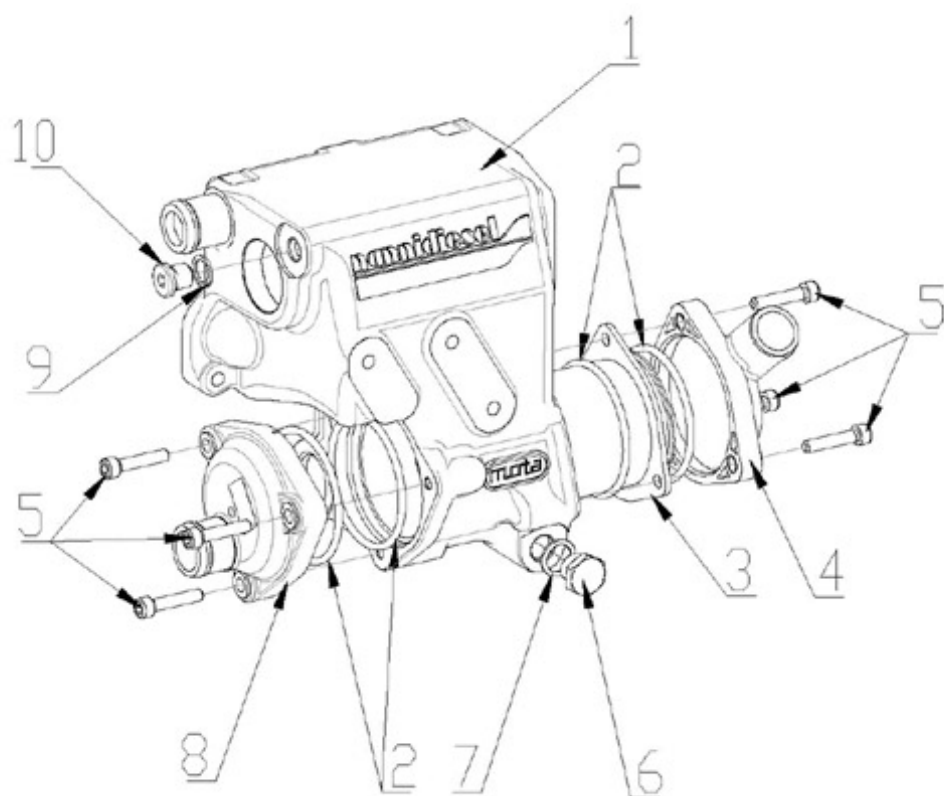

N2.10 STANDARD ENGINE / HEAT EXCHANGER - DETAILS

Part number	Item	Désignation article	Quantity
48418183	2	O RING	4
970313274	3	TUBE STACK	1
970313276	4	COVER, WATER INLET	1
970634037	5	BOLT,SOCK M 6X 30	6
970875506	6	PLUG	1
970300306	7	GASKET,RING D14	1
970313275	8	COVER, WATER INLET	1
970300325	9	RING,SEAL D12	1
970314998	10	PLUG	1