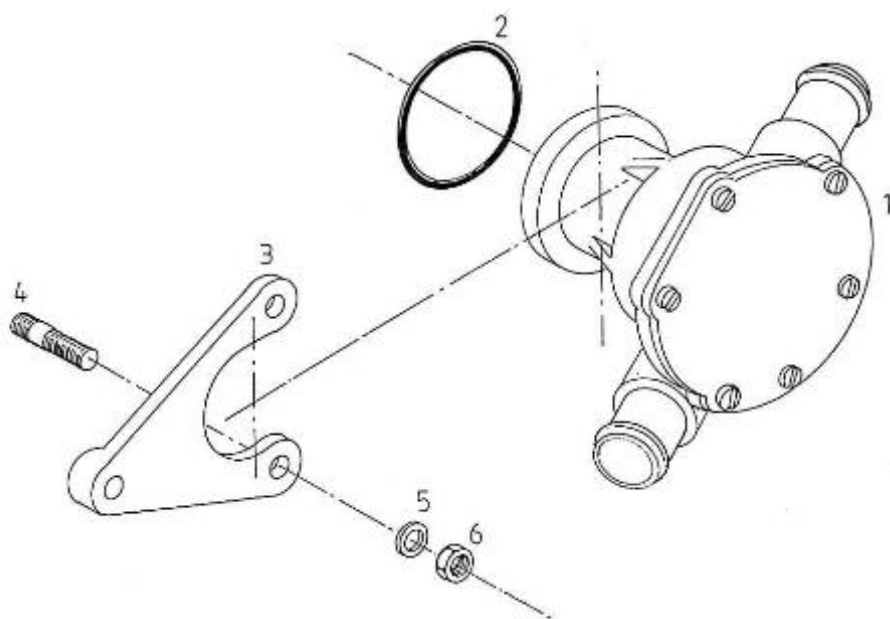

N2.10 STANDARD ENGINE / SEA WATER PUMP

Part number	Item	Désignation article	Quantity
970307808	1	PUMP,WATER	1
970494025	2	O-RING	1
970307809	3	FLANGE	1
970154026	4	STUD,M 6X 22	3
970609602	5	WASHER,CORRUGATED D 6	3
970635460	6	NUT,M 6	3