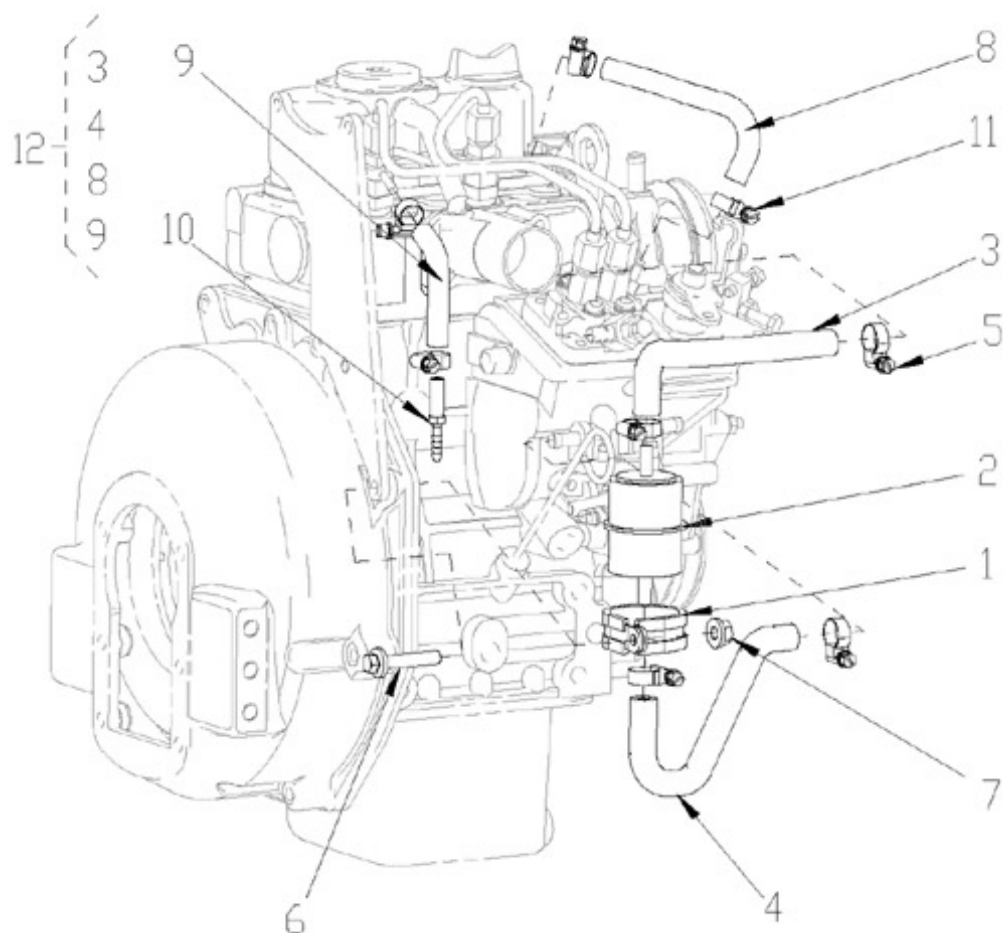

N2.10 STANDARD ENGINE / FUEL FILTER

Part number	Item	Désignation article	Quantity
48100570	1	RSGU CLAMP 45	1
48100919	2	FUEL FILTER	1
32808002	3	FUEL HOSE ISO 7840 D8	0
32808002	4	FUEL HOSE ISO 7840 D8	0
970439306	5	CLAMP	4
39160640	6	BOLT	1
39460916	7	NUT	1
32805001	8	HOSE	0
32805001	9	HOSE	0
970302476	10	PIPE,FUEL CONN.D 8	1
970439306	11	CLAMP	4
48878013	12	HOSE	1