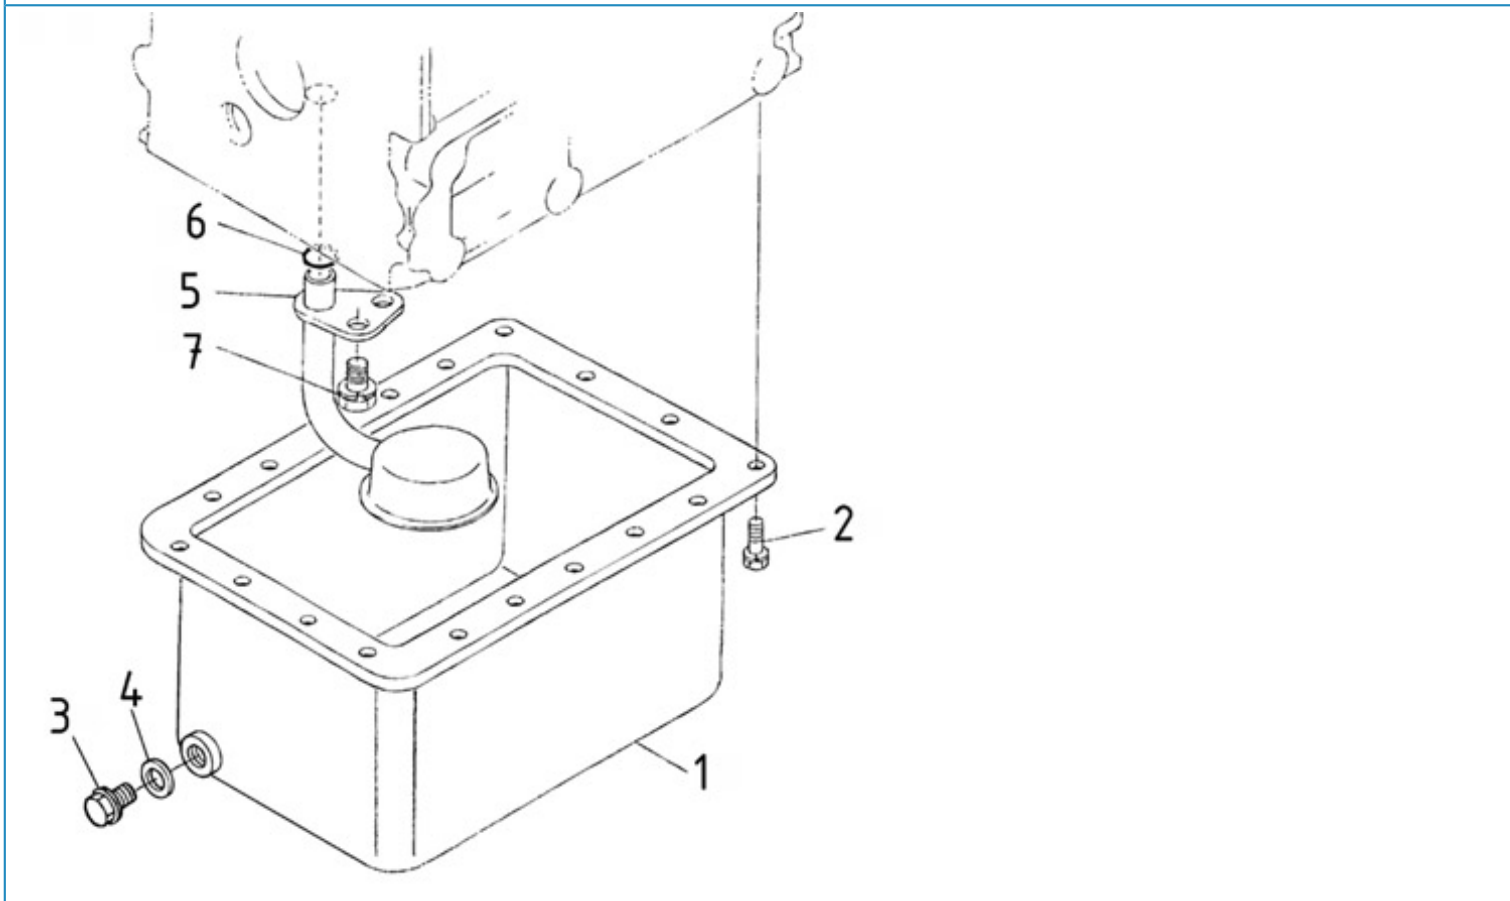

N2.10 STANDARD ENGINE / OIL SUMP - OIL PUMP

Part number	Item	Désignation article	Quantity
970313908	1	COMP.OIL PAN	1
970140123	2	BOLT ,M 6X12	14
970310351	2	BOLT	14
970313311	3	BOLT	1
970313478	4	PLUG	1
970313463	5	GASKET	1
970307463	6	FILTER 1,OIL	1
970301951	7	O-RING	1