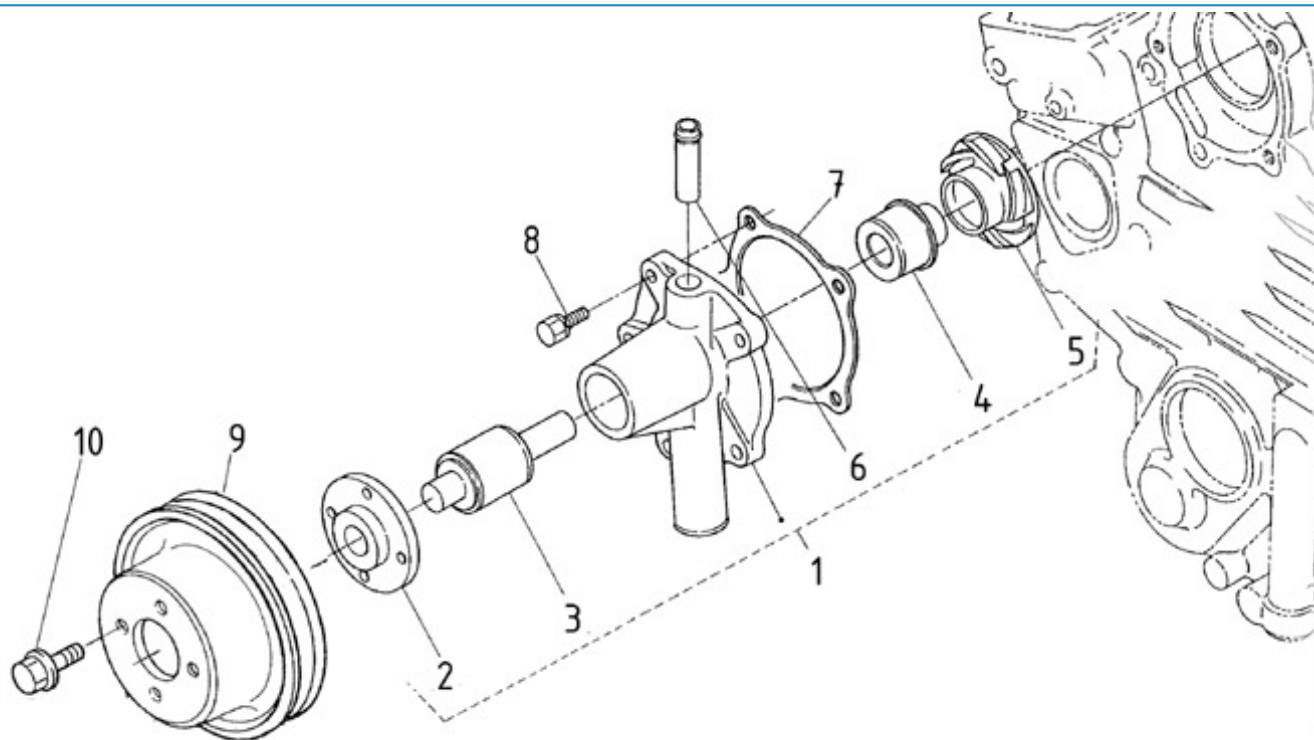

N2.10 STANDARD ENGINE / FRESH WATER PUMP

Part number	Item	Désignation article	Quantity
970307624	1	ASSY PUMP,WATER	1
970307625	2	FLANGE,WATER PUMP	1
970307626	3	BEARING,BALL(RADIAL)	1
970307627	4	ASSY SEAL,MECHANICAL	1
970307628	5	IMPELLER,WATER PUMP	1
970313857	6	PIPE,WATER RETURN	1
970315053	7	GASKET,WATER PUMP	1
970141537	8	BOLT, M6X22	4
970144312	9	PULLEY	1
970313345	10	BOLT,FLANGE	4