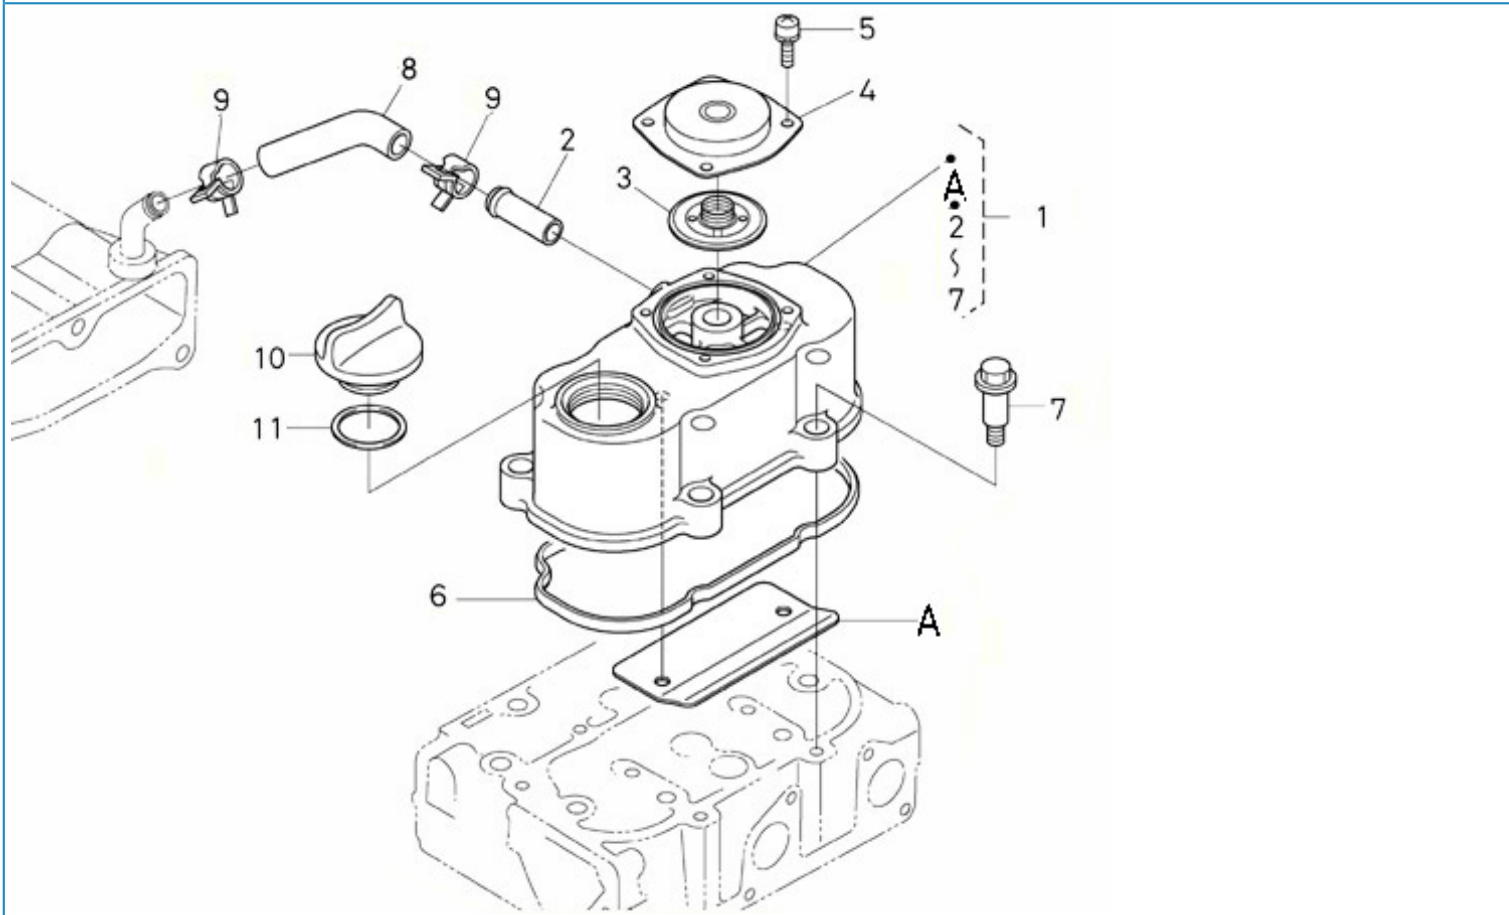

N2.10 STANDARD ENGINE / CYLINDER HEAD COVER

Part number	Item	Désignation article	Quantity
970313912	1	ASSY COVER,CYL.HEAD	1
970307629	2	PIPE,WATER RETURN	1
970313503	3	COMP.VALVE,BREATHER	1
970313451	4	COVER,BREATHER	1
970490307	5	SCREW,M 5X 10	4
970313221	6	GASKET,HEAD COVER	1
970312975	7	BOLT	4
970313913	8	TUBE,BREATHER	1
970313507	9	CLAMP,HOSE	2
970313464	10	PLUG	1
970313804	11	O RING	1