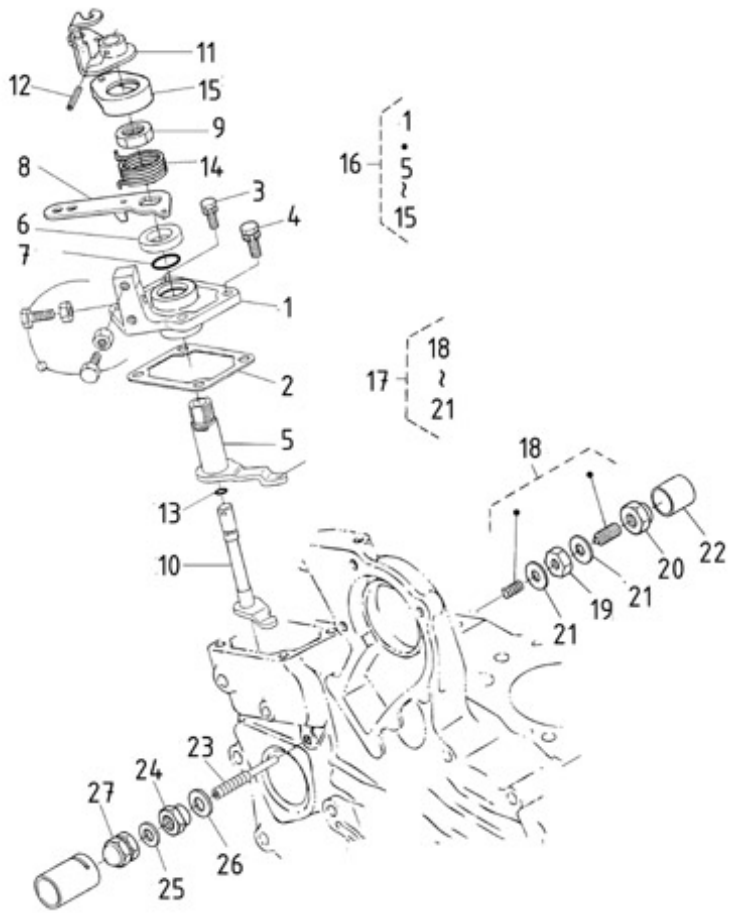

N2.10 STANDARD ENGINE / VALVES AND SPRINGS

Part number	Item	Désignation article	Quantity
970313910	1	VALVE,INLET	2
970313911	2	VALVE,EXHAUST	2
970141003	3	SPRING, VALVE 2.40	4
970141004	4	RETAINER, VALVE SPRING	4
970141005	5	COLLAR, VALVE SPRING 2.40	4
970141007	6	CAP, VALVE	4
970307541	7	SEAL,VALVE STEM	4
970313814	8	SHAFT,ROCKER ARM	1
970141009	9	SPRING, ROCKER ARM 2.40	2
970313377	10	WASHER,PLAIN	2
970141015	11	BOLT, M6X10	2
970313456	12	BRACKET,ROCKER ARM	2
970313346	13	BOLT,FLANGE	2
970151130	14	PIN,SPRING RETAINER	1
970313808	15	SPRING	1
970141019	16	ASSY, ROCKER ARM 2.40HE	4
970141022	17	SCREW, ADJ.ROCKER ARM	4
970141023	18	NUT, ROCKER ARM 2.40	4

N2.10 STANDARD ENGINE / CAMSHAFT

Part number	Item	Désignation article	Quantity
970141101	1	TAPPET, CAMSHAFT 2.40	4
970307548	2	PUSH ROD	4
970142122	3	CAMSHAFT,FUEL CPL.2. 40	1
970302897	4	BEARING,BALL	1
970141105	5	GEAR, CAMSHAFT 2.40	1
970141106	6	KEY, FEATHER CAMSHAFT 2.40-4.1	1
970141107	7	STOPPER, CAMSHAFT	1
970140123	8	BOLT ,M 6X12	2
970307542	9	COMP.GEAR,IDLE	1
970307543	10	BUSH	1
970307544	11	COLLAR,IDLE GEAR	1
970307545	12	RING,SNAP	1
970307546	13	SHAFT,IDLE GEAR	1
970310351	14	BOLT	3

N2.10 STANDARD ENGINE / ACCELERATOR

Part number	Item	Désignation article	Quantity
970313375	1	PLATE,SPEED CONTROL	1
970141311	2	GASKET, SPEED CONTROL 2.40	1
970490119	3	BOLT,M 6X 18	2
970313904	4	BOLT	2
970313374	5	LEVER,GOVERNOR	1
970313436	6	COLLAR	1
970313802	7	O RING	1
970313447	8	LEVER,SPEED CONTROL	1
970313426	9	NUT,SPEED CONTROL	1
970313431	10	SHAFT,LEVER	1
970313893	11	LEVER,ENGINE STOP	1
970313352	12	PIN,SPRING	1
970313665	13	O RING	1
970313905	14	SPRING,RETURN	1
970313425	15	CAP	1
970313423	16	PLATE	1
970307613	17	ASSY APPARATUS	1
970307614	18	ASSY BOLT,ADJUSTING	1
970491129	19	NUT	1
970141130	20	NUT, IDLE ASSEM.	1
970491131	21	WASHER,SEAL	2
970141132	22	CAP, BOLT COVER	1
970140401	23	SCREW, REGULATOR	1
970310962	24	NUT	1
970150403	25	RING,SEAL	1
970313440	26	GASKET	1
970140404	27	NUT	1