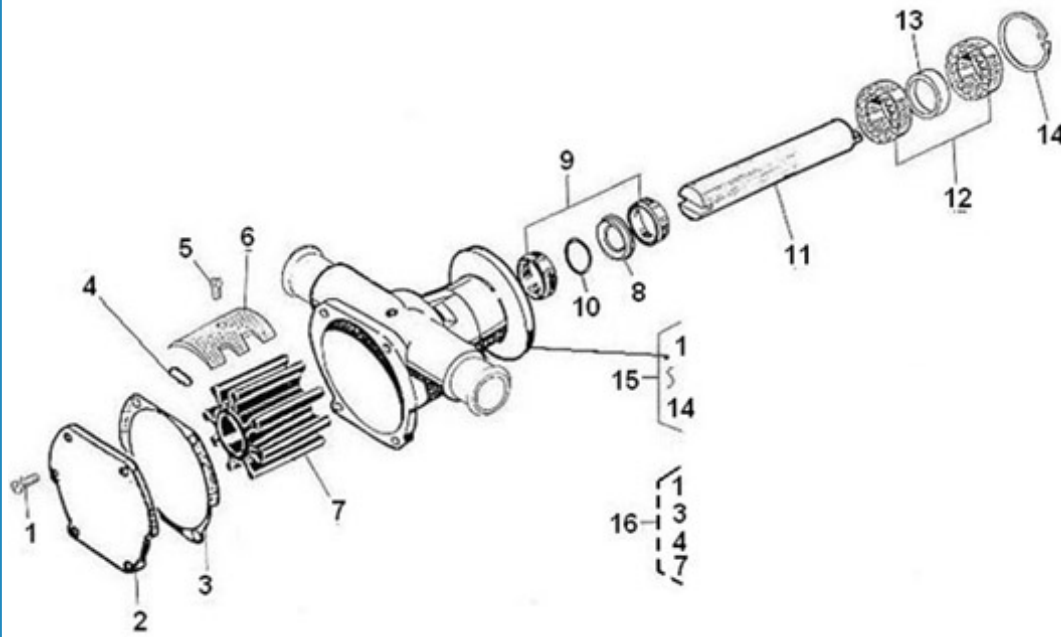

N2.10 STANDARD ENGINE / SEA WATER PUMP - DETAILS

Part number	Item	Désignation article	Quantity
970303686	1	SCREW,COVER W/PUMP F35B-9	6
970303691	2	COVER,WATER PUMP F4B-9	1
970504028	3	GASKET,F4B-9	1
970303687	4	SCREW,CAM WATER PUMP	1
970303687	5	SCREW,CAM WATER PUMP	1
970504034	6	CAM,WATER PUMP F4B-9	1
970434013	7	IMPELLER,WATER PUMP F 4B D 12	1
970307738	8	SPACER	1
970434031	9	RING,SEAL OIL W/PUMP F35B-9	2
970307744	10	O-RING	1
970307734	11	PUMP SHAFT	1
970303692	12	BEARING,CASE WATER PUMP F4B-9	2
970307739	13	SPACER	1
970303693	14	RING,RETAINING WATER PUMP F4B-	1
970307808	15	PUMP,WATER	1
970307749	16	REPAIR KIT	1