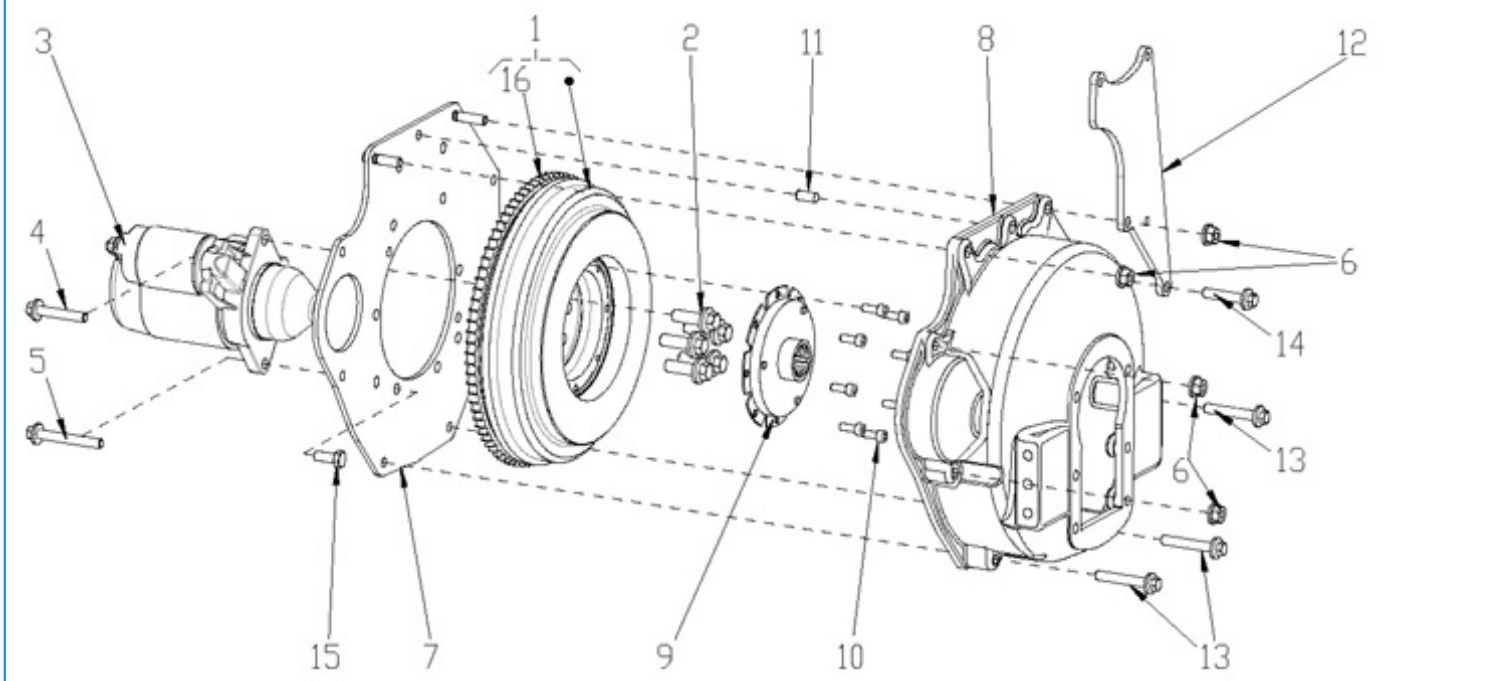

N2.10 STANDARD ENGINE / GEAR BOX FLANGE

Part number	Item	Désignation article	Quantity
970313314	1	FLYWHEEL	1
970313309	2	BOLT	5
970313516	3	ASSY STARTER	1
39160926	4	BOLT	4
39160925	5	BOLT	1
39460916	6	NUT	4
970313515	7	PLATE, REAR END	1
95200257	8	HOUSING	1
970776050	9	DAMPERPLATE, 121 DIN	1
970119147	10	BOLT, SOCK M 6X12	8
970304063	11	PIN	1
95310774	12	BRACKET	1
39160642	13	BOLT	3
39160639	14	BOLT	1