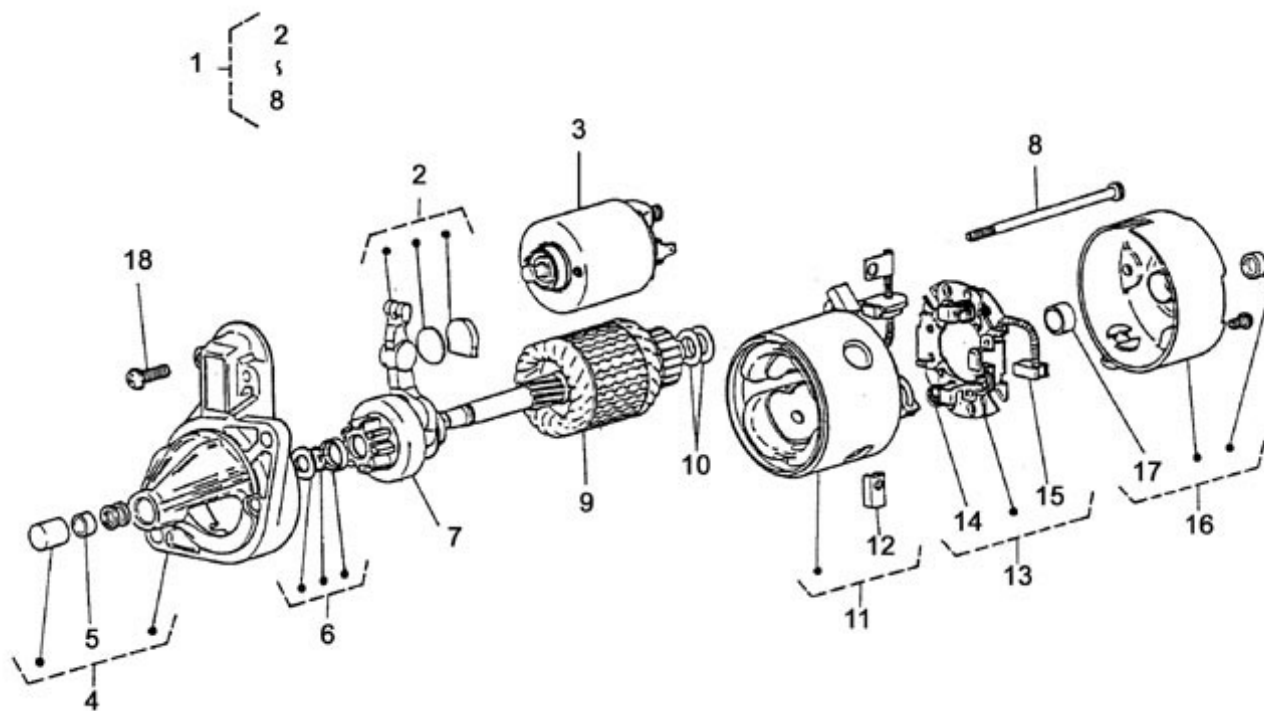

N2.10 STANDARD ENGINE / STATER - DETAILS

N2.10 : ≥

N2.14 : ≥ KTB09010509

Part number	Item	Désignation article	Quantity
970313516	1	ASSY STARTER	1
970307577	1	ASSY STARTER	1
970307578	2	LEVER	1
970313900	2	ARMATURE	1
970147306	3	RELAIS,STARTER MOTOR 2.45/2.50	1
970313902	3	ASSY SHAFT	1
970307579	4	FRAME, DRIVE END	1
970313922	4	GEAR,INTERNAL	1
970313917	5	GEAR,PLANETARY	3
970147308	5	BUSH	1
970313899	6	CLUTCH,OVER RUNNING	1
970307580	6	STOPPER	1
970313918	7	STOPPER	1
970307581	7	SWITCH,OVER RUNNING	1
970313919	8	GASKET	1
970307582	8	BOLT	2
970307583	9	ARMATURE	1
970310983	9	BALL	1
970147337	10	WASHER,ADJUSTING	1
970313901	10	YOKE	1
970307584	11	YOKE	1
970313903	11	ASSY HOLDER,BRUSH	1
970147316	12	BRUSH	2
970313923	12	ASSY BRACKET,REAR	1
970313920	13	BUSH	1
970147317	13	HOLDER,BRUSH	1
970313898	14	ASSY BRACKET,FRONT	1
970147318	14	SPRING,BRUSH	3
970147325	15	BRUSH,STARTER MOTOR 2.40	1
970147308	15	BUSH	1
970313924	16	BOLT	2
970307585	16	BRACKET	1
970147315	17	BUSHING,STARTER MOTOR 2.40HE	1
970313921	17	LEVER,FORK	1
970147306	18	RELAIS,STARTER MOTOR 2.45/2.50	1
970307586	18	SCREW	1
970307586	19	SCREW	1